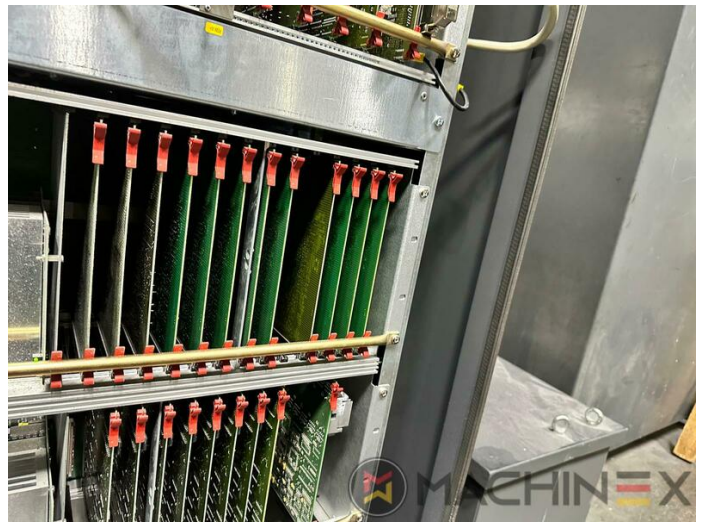

SPAIN | GERMANY | USA | ITALY | TURKEY | CHINA | BRAZIL | MEXICO | PERU

+34 682 639 187

info@machinex.com