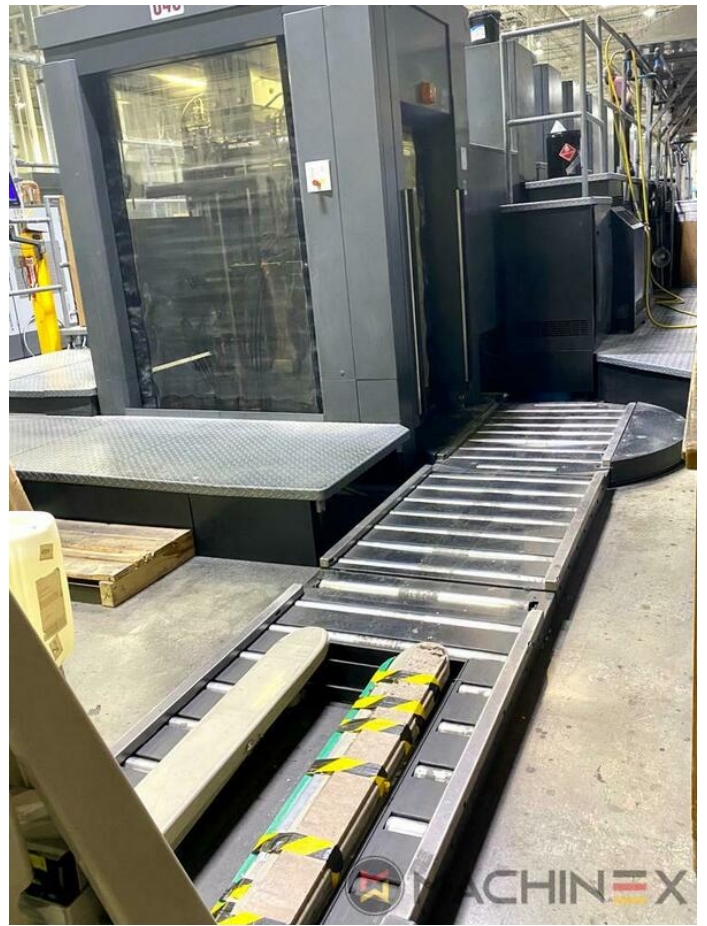

SPAIN | GERMANY | USA | ITALY | TURKEY | CHINA | BRAZIL | MEXICO | PERU

+34 682 639 187

info@machinex.com