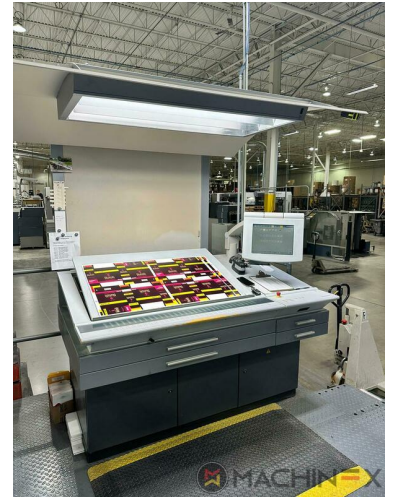

2006 | HEIDELBERG XL 105 6 LX

+ USED PRINTING MACHINES 2006 6 COLOR + COATER

- CP 2000 - Digital machine control and diagnosis
- Powder Star AP 500
- Autoplate (Semi automatic plate change)
- Chromed impression cylinders
- Coating unit with chambered doctor blade
- Preset Plus in feeder
- Preset Plus in delivery
- Intercommunication system between infeed and delivery
- AirStar pro air cooled with compressed air dryer
- IPA reduced printing package
- Steel Plate feeder and delivery
- Alcolor Vario dampening
- Automatic Blanket Impressions Cylinders & Inking Rollers washing devices
- Intercom to delivery
- Extended 3 Módulos (X3)
- Non Stop rake
- Dynamic Sheet Brake
- Varnish Supply unit 550 l/h

- Sheet Counter : 349 Million
- Max. format : 750 x 1,050 mm
- Min. format :: 340 x 480 mm
- Stock Thickness :: 0.03 - 1.0 mm
- Blanket format : 811 x 1055 mm
- Print output : 18.000 sph
- Max. print format: 740 x 1050 mm
- Length: approx. 16.500 mm