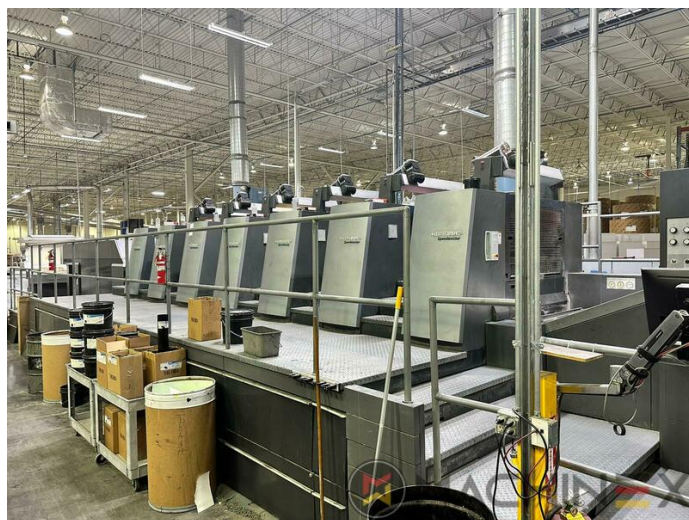

- Dynamic Sheet Brake
- Varnish Supply unit 550 l/h
- Program-controlled wash-up device (Roller, Blanket & ICWD)
- CleanStar Preset
- Combinaison DryStar 3000 via CanOpen (4 sécheurs à tiroirs)
- InkLine (automatic ink supply)
- Press elevation 525 mm
- Automatic Non Stop version pile feeder
- Ultrasonic double sheet detection
- Autopile Plus feeder

SPAIN | GERMANY | USA | ITALY | TURKEY | CHINA | BRAZIL | MEXICO | PERU

+34 682 639 187

info@machinex.com

MACHINEX