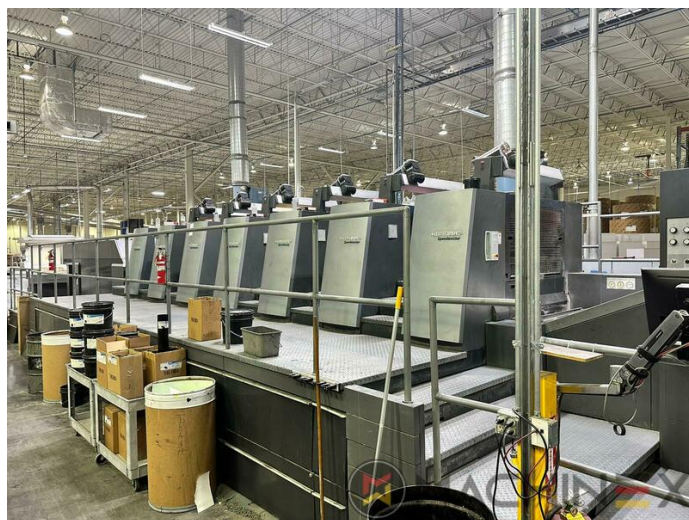

## טכני פרטים

- Sheet Counter : 349 Million
- Max. format : 750 x 1,050 mm
- Min. format :: 340 x 480 mm
- Stock Thickness :: 0.03 - 1.0 mm
- Blanket format : 811 x 1055 mm
- Print output : 18.000 sph
- Max. print format: 740 x 1050 mm
- Length: approx. 16.500 mm

SPAIN | GERMANY | USA | ITALY | TURKEY | CHINA | BRAZIL | MEXICO | PERU

+34 682 639 187

info@machinex.com

- Dynamic Sheet Brake
- Varnish Supply unit 550 l/h
- Program-controlled wash-up device (Roller, Blanket & ICWD)
- CleanStar Preset
- DryStar 3000 Combination via CanOpen (4 slide-in dryers)
- InkLine (automatic ink supply )
- Press elevation 525 mm
- Automatic Non Stop version pile feeder
- Ultrasonic double sheet detection
- Autopile Plus feeder