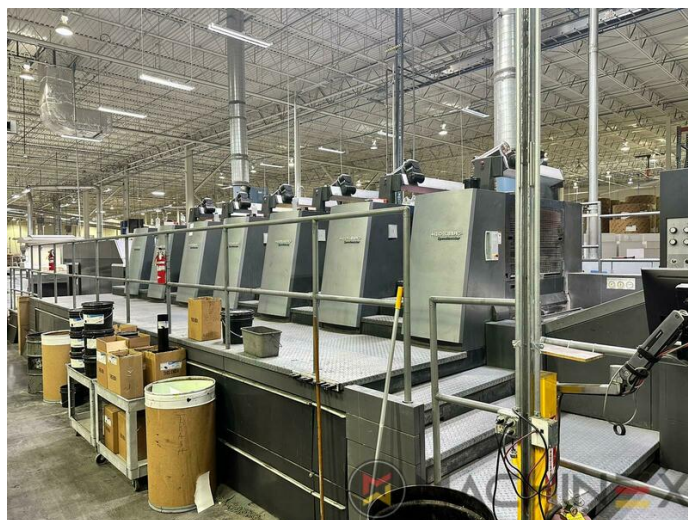

TEKNIS RINCIAN

- Sheet Counter : 349 Million
- Max. format : 750 x 1,050 mm
- Min. format :: 340 x 480 mm
- Stock Thickness :: 0.03 - 1.0 mm
- Blanket format : 811 x 1055 mm
- Print output : 18.000 sph
- Max. print format: 740 x 1050 mm
- Length: approx. 16.500 mm

SPAIN | GERMANY | USA | ITALY | TURKEY | CHINA | BRAZIL | MEXICO | PERU

+34 682 639 187

info@machinex.com

- Dynamic Sheet Brake
- Varnish Supply unit 550 l/h
- Program-controlled wash-up device (Roller, Blanket & ICWD)
- CleanStar Preset
- DryStar 3000 Combination via CanOpen (4 slide-in dryers)
- InkLine (automatic ink supply)
- Press elevation 525 mm
- Automatic Non Stop version pile feeder
- Ultrasonic double sheet detection
- Autopile Plus feeder