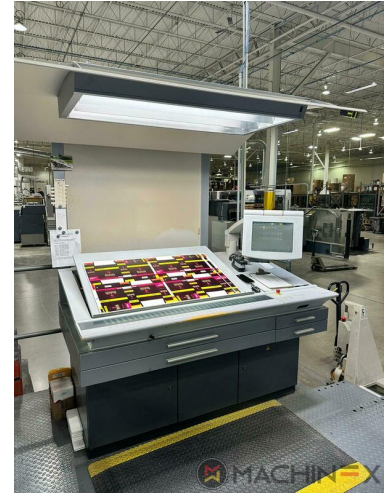

2006 | HEIDELBERG XL 105 6 LX

+ USED PRINTING MACHINES 2006 6 COLOR + COATER

DESKRIPSI PENCETAK

PERALATAN

- CP 2000 - Digital machine control and diagnosis
- Powder Star AP 500
- Autoplate (Semi automatic plate change)
- Chromed impression cylinders
- Coating unit with chambered doctor blade
- Preset Plus in feeder
- Preset Plus in delivery
- Intercommunication system between infeed and delivery
- AirStar pro air cooled with compressed air dryer
- IPA reduced printing package
- Steel Plate feeder and delivery
- Alcolor Vario dampening
- Automatic Blanket Impressions Cylinders & Inking Rollers washing devices
- Intercom to delivery
- Extended 3 Módulos (X3)