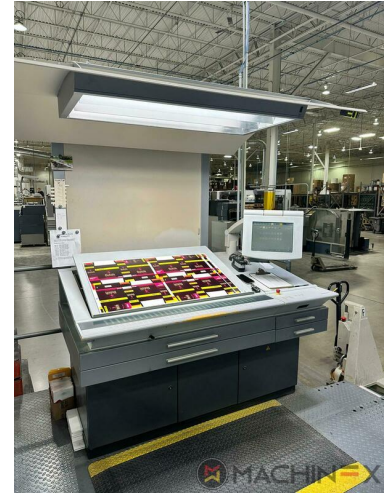

2006 | HEIDELBERG XL 105 6 LX

+ USED PRINTING MACHINES 年: 2006 6 COLOR + COATER

プリンターの説明

装置

- CP 2000 - Digital machine control and diagnosis
- Powder Star AP 500
- Autoplate (Semi automatic plate change)
- Chromed impression cylinders
- Coating unit with chambered doctor blade
- Preset Plus in feeder
- Preset Plus in delivery
- Intercommunication system between infeed and delivery
- AirStar pro air cooled with compressed air dryer
- IPA reduced printing package
- Steel Plate feeder and delivery
- Alcolor Vario dampening
- Automatic Blanket Impressions Cylinders & Inking Rollers washing devices
- Intercom to delivery
- Extended 3 Módulos (X3)

技術的な 詳細

- Sheet Counter : 349 Million
- Max. format : 750 x 1,050 mm
- Min. format :: 340 x 480 mm
- Stock Thickness :: 0.03 - 1.0 mm
- Blanket format : 811 x 1055 mm
- Print output : 18.000 sph
- Max. print format: 740 x 1050 mm
- Length: approx. 16.500 mm