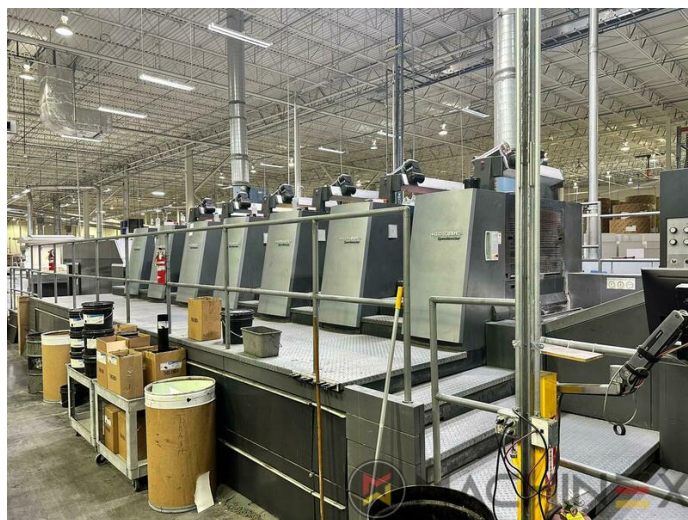

技術的な 詳細

- Sheet Counter : 349 Million
- Max. format : 750 x 1,050 mm
- Min. format :: 340 x 480 mm
- Stock Thickness :: 0.03 - 1.0 mm
- Blanket format : 811 x 1055 mm
- Print output : 18.000 sph
- Max. print format: 740 x 1050 mm
- Length: approx. 16.500 mm

SPAIN | GERMANY | USA | ITALY | TURKEY | CHINA | BRAZIL | MEXICO | PERU

+34 682 639 187

info@machinex.com

- Dynamic Sheet Brake
- Varnish Supply unit 550 l/h
- Program-controlled wash-up device (Roller, Blanket & ICWD)
- CleanStar Preset
- DryStar 3000 Combination via CanOpen (4 slide-in dryers)
- InkLine (automatic ink supply)
- Press elevation 525 mm
- Automatic Non Stop version pile feeder
- Ultrasonic double sheet detection
- Autopile Plus feeder