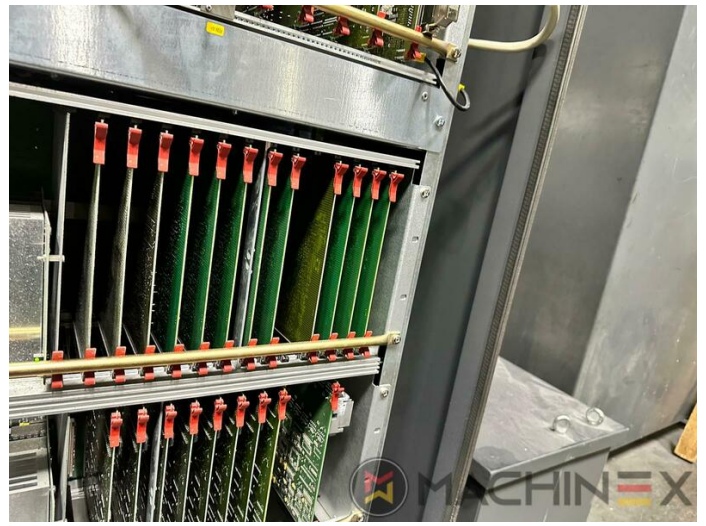

SPAIN | GERMANY | USA | ITALY | TURKEY | CHINA | BRAZIL | MEXICO | PERU

+34 682 639 187

info@machinex.com