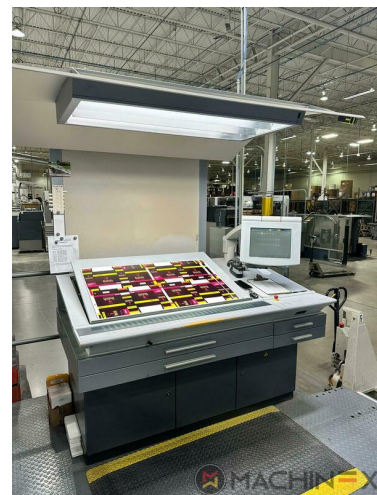

2006 | HEIDELBERG XL 105 6 LX

+ USED PRINTING MACHINES 年: 2006 6 COLOR + COATER

打印机说明

设备

- CP 2000 - renk ve makina kumandasi
- Powder Star AP 500
- Autoplate (Semi automatic plate change)
- Chromed impression cylinders
- Coating unit with chambered doctor blade
- Preset Plus in feeder
- Preset Plus in delivery
- Intercommunication system between infeed and delivery
- AirStar pro air cooled with compressed air dryer
- IPA reduced printing package
- Steel Plate feeder and delivery
- 海德堡连续酒精润版
- Automatic Blanket Impressions Cylinders & Inking Rollers washing devices
- Intercom to delivery
- Extended 3 Módulos (X3)

技术 详细信息

- Sheet Counter : 349 Million
- Max. format : 750 x 1,050 mm
- Min. format :: 340 x 480 mm
- Stock Thickness :: 0.03 - 1.0 mm
- Blanket format : 811 x 1055 mm
- Print output : 18.000 sph
- Max. print format: 740 x 1050 mm
- Length: approx. 16.500 mm

SPAIN | GERMANY | USA | ITALY | TURKEY | CHINA | BRAZIL | MEXICO | PERU

+34 682 639 187

info@machinex.com

- Dynamic Sheet Brake
- Varnish Supply unit 550 l/h
- Program-controlled wash-up device (Roller, Blanket & ICWD)
- CleanStar Preset
- DryStar 3000 Combination via CanOpen (4 slide-in dryers)
- InkLine (automatic ink supply)
- Press elevation 525 mm
- Automatic Non Stop version pile feeder
- Ultrasonic double sheet detection
- Autopile Plus feeder