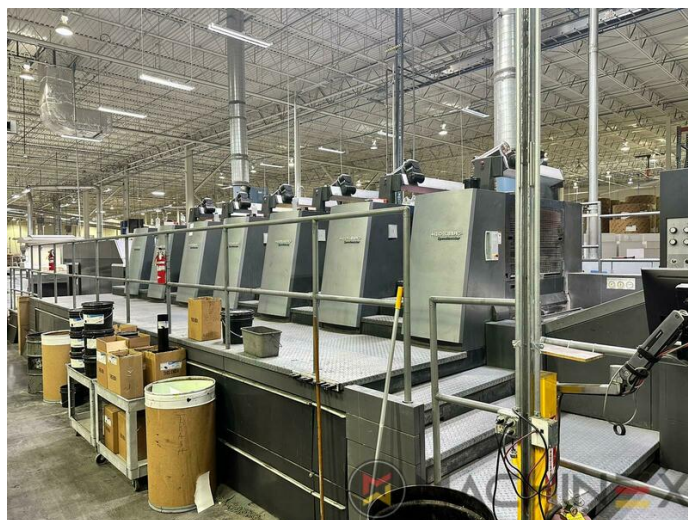

SPAIN | GERMANY | USA | ITALY | TURKEY | CHINA | BRAZIL | MEXICO | PERU

+34 682 639 187

info@machinex.com

- Dynamic Sheet Brake
- Varnish Supply unit 550 l/h
- Program-controlled wash-up device (Roller, Blanket & ICWD)
- CleanStar Preset
- DryStar 3000 Combination via CanOpen (4 slide-in dryers)
- InkLine (automatic ink supply)
- Press elevation 525 mm
- Automatic Non Stop version pile feeder
- Ultrasonic double sheet detection
- Autopile Plus feeder