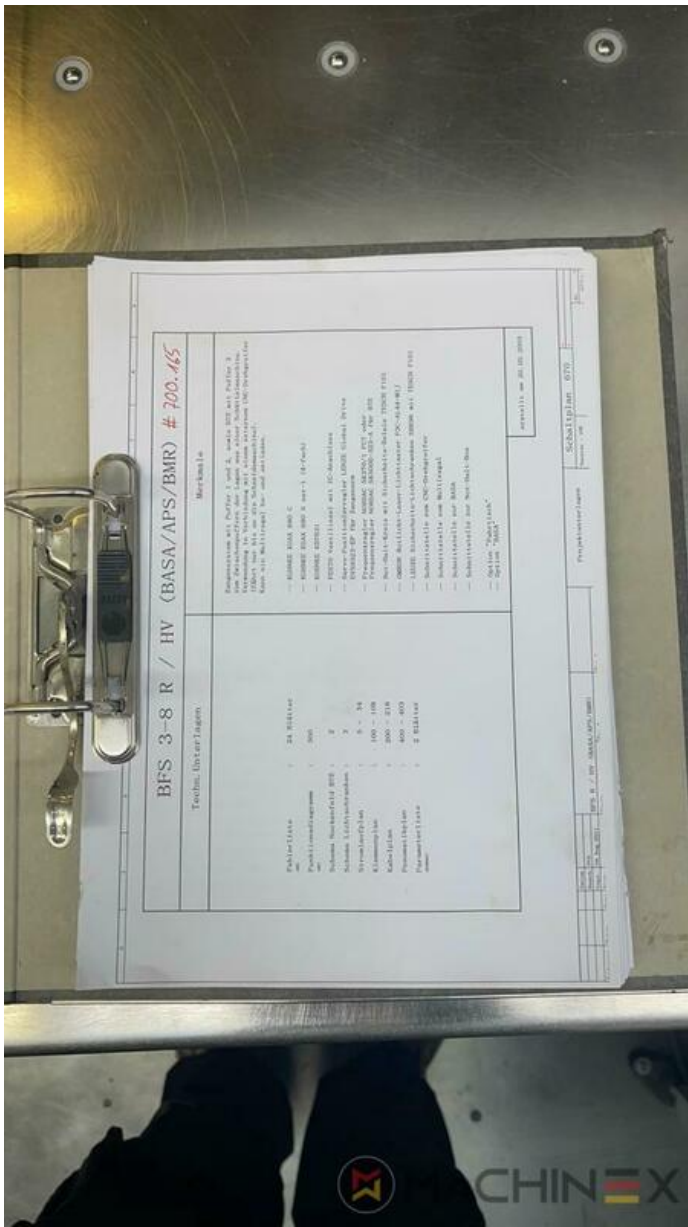

SPAIN | GERMANY | USA | ITALY | TURKEY | CHINA | BRAZIL | MEXICO | PERU

☎ +34 682 639 187

📧 info@machinex.com