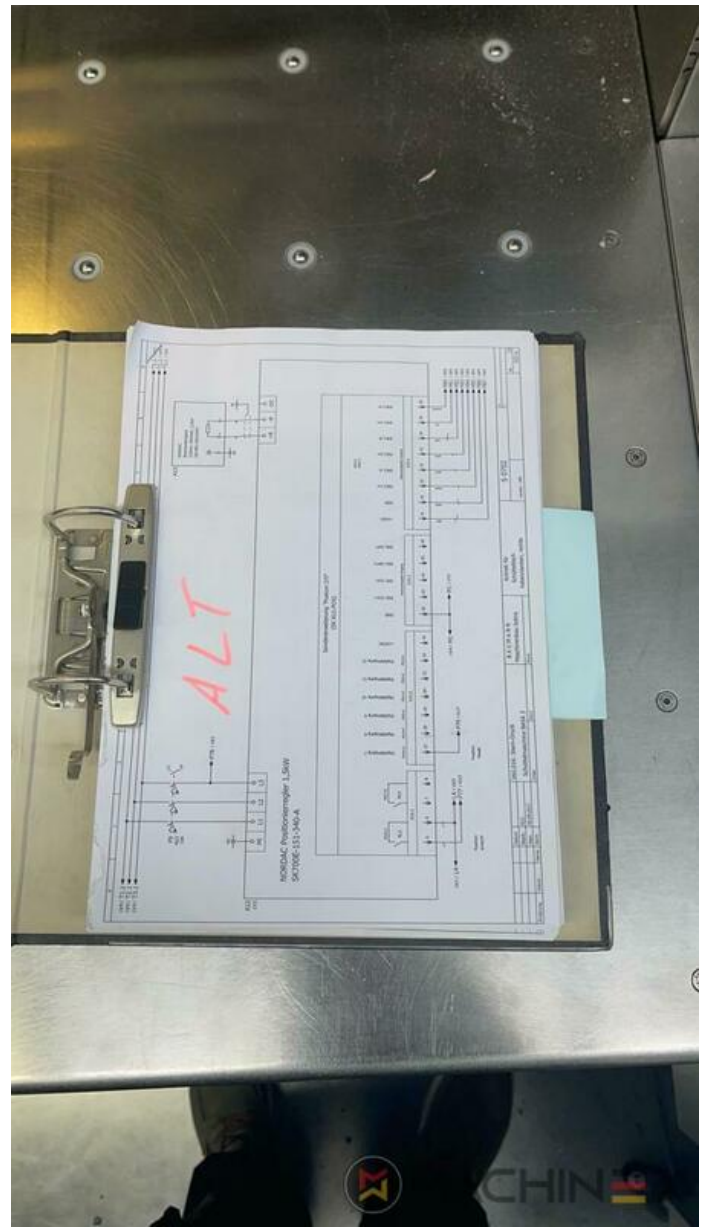

SPAIN | GERMANY | USA | ITALY | TURKEY | CHINA | BRAZIL | MEXICO | PERU

+34 682 639 187

info@machinex.com