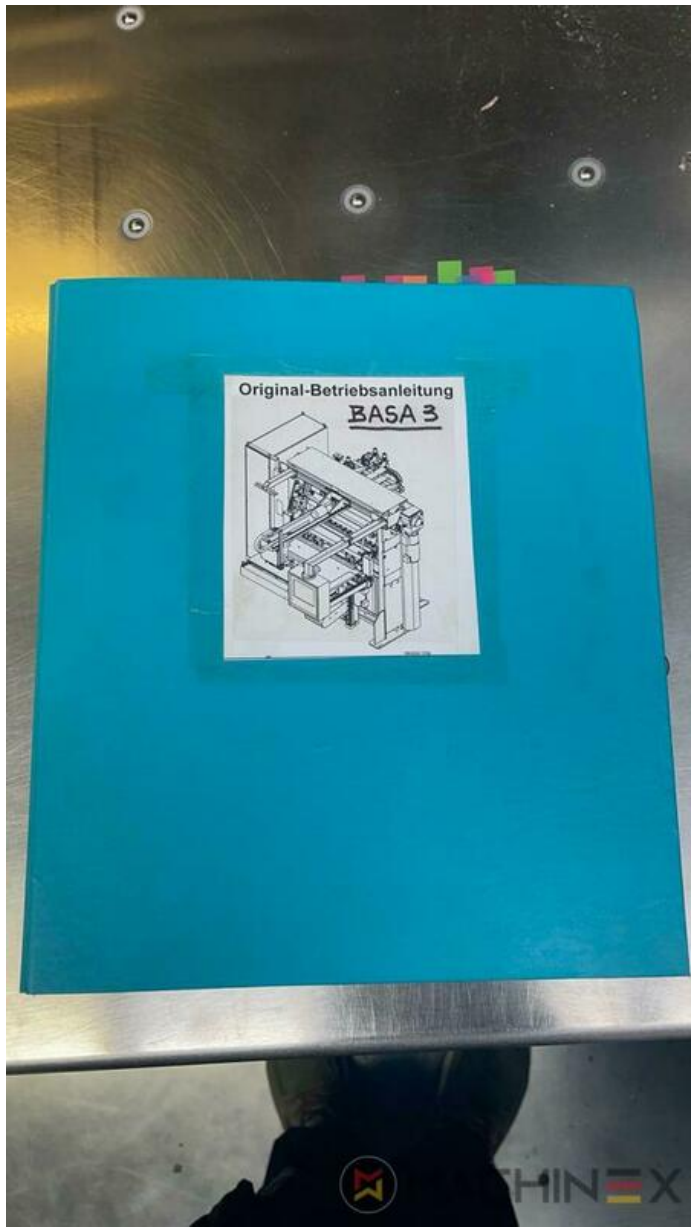

SPAIN | GERMANY | USA | ITALY | TURKEY | CHINA | BRAZIL | MEXICO | PERU

+34 682 639 187

info@machinex.com