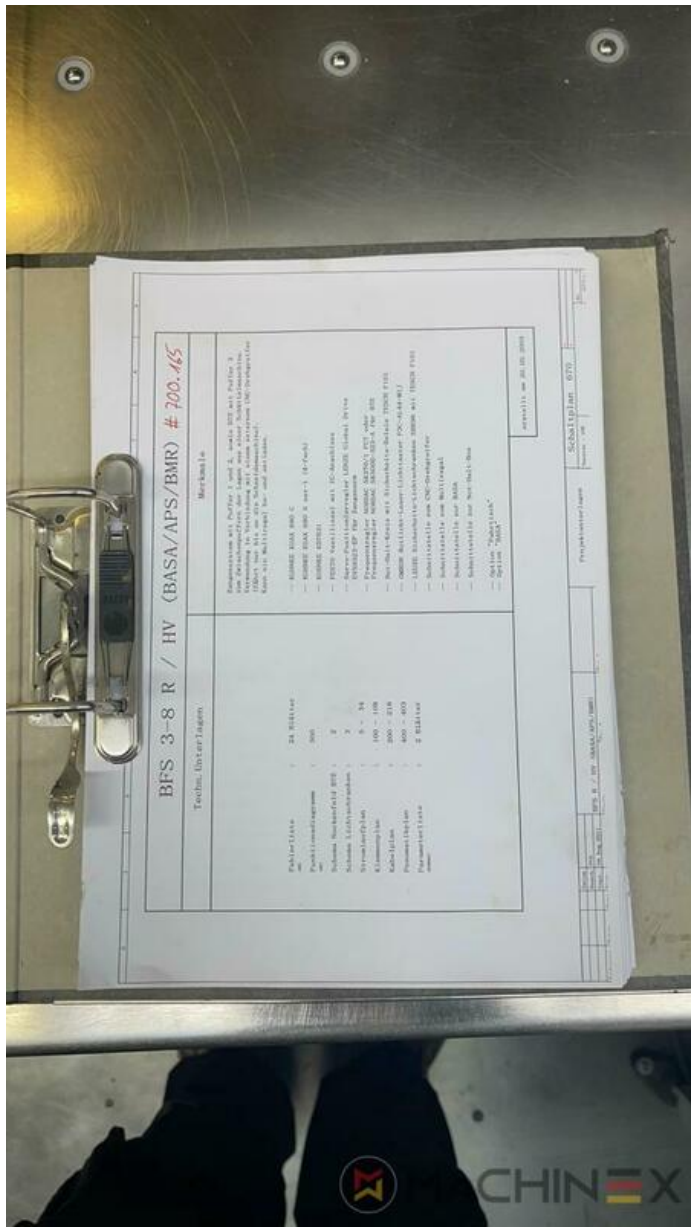

SPAIN | GERMANY | USA | ITALY | TURKEY | CHINA | BRAZIL | MEXICO | PERU

+34 682 639 187

info@machinex.com

MACHINEX