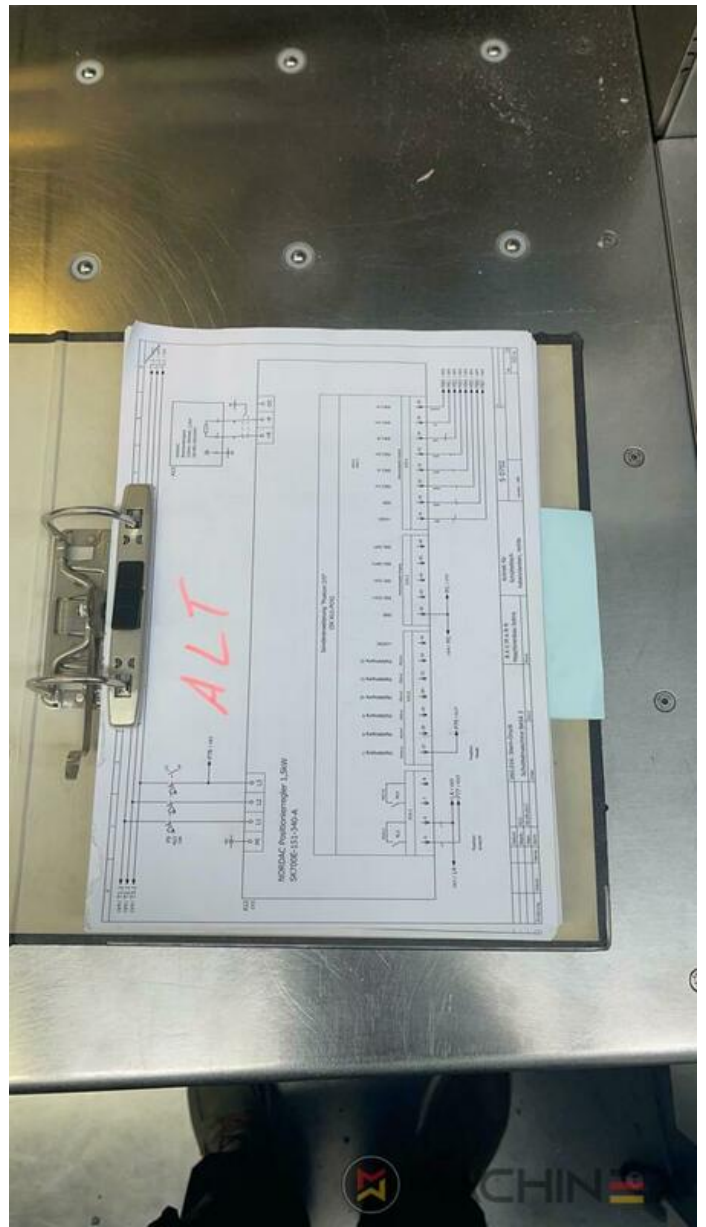

SPAIN | GERMANY | USA | ITALY | TURKEY | CHINA | BRAZIL | MEXICO | PERU

+34 682 639 187

info@machinex.com

MACHINEX