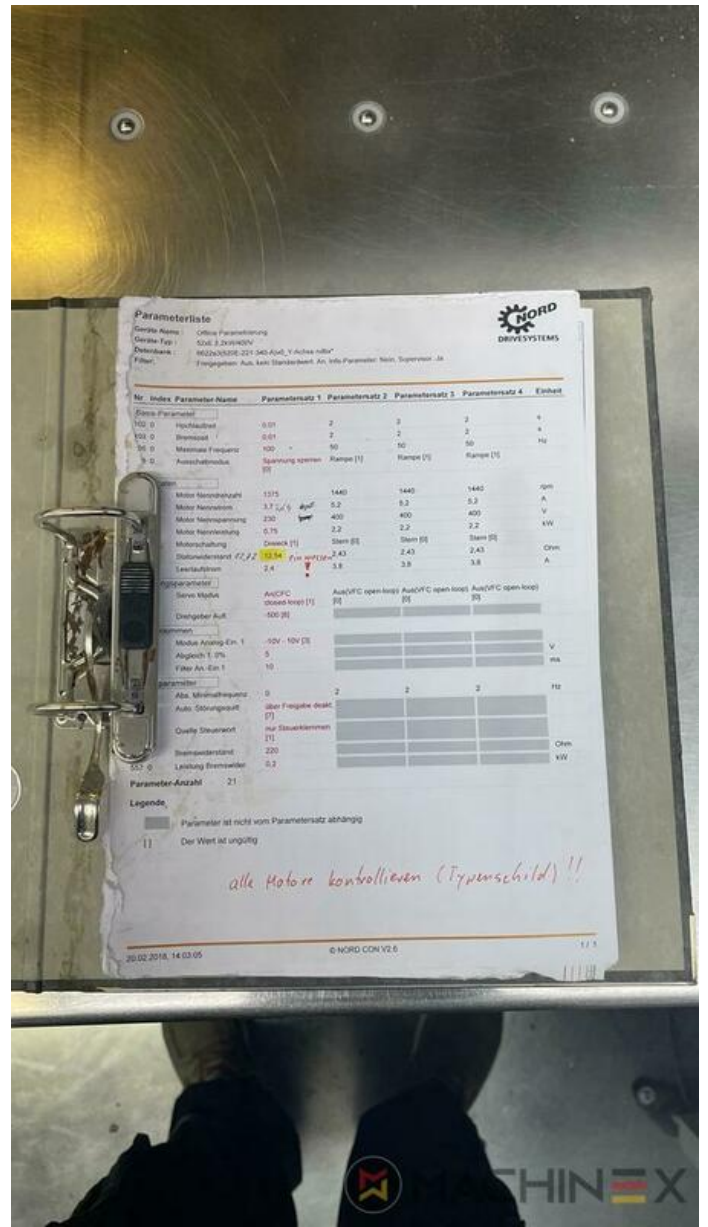

SPAIN | GERMANY | USA | ITALY | TURKEY | CHINA | BRAZIL | MEXICO | PERU

+34 682 639 187

info@machinex.com