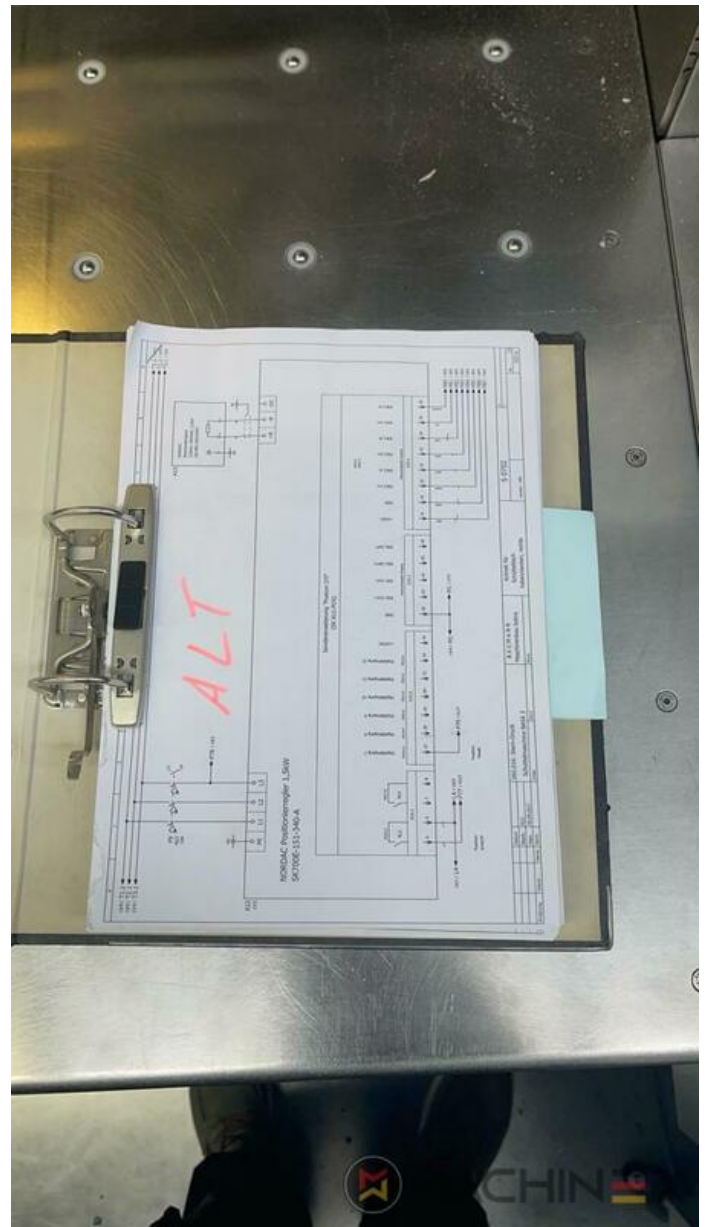

SPAIN | GERMANY | USA | ITALY | TURKEY | CHINA | BRAZIL | MEXICO | PERU

+34 682 639 187

info@machinex.com

MACHINEX