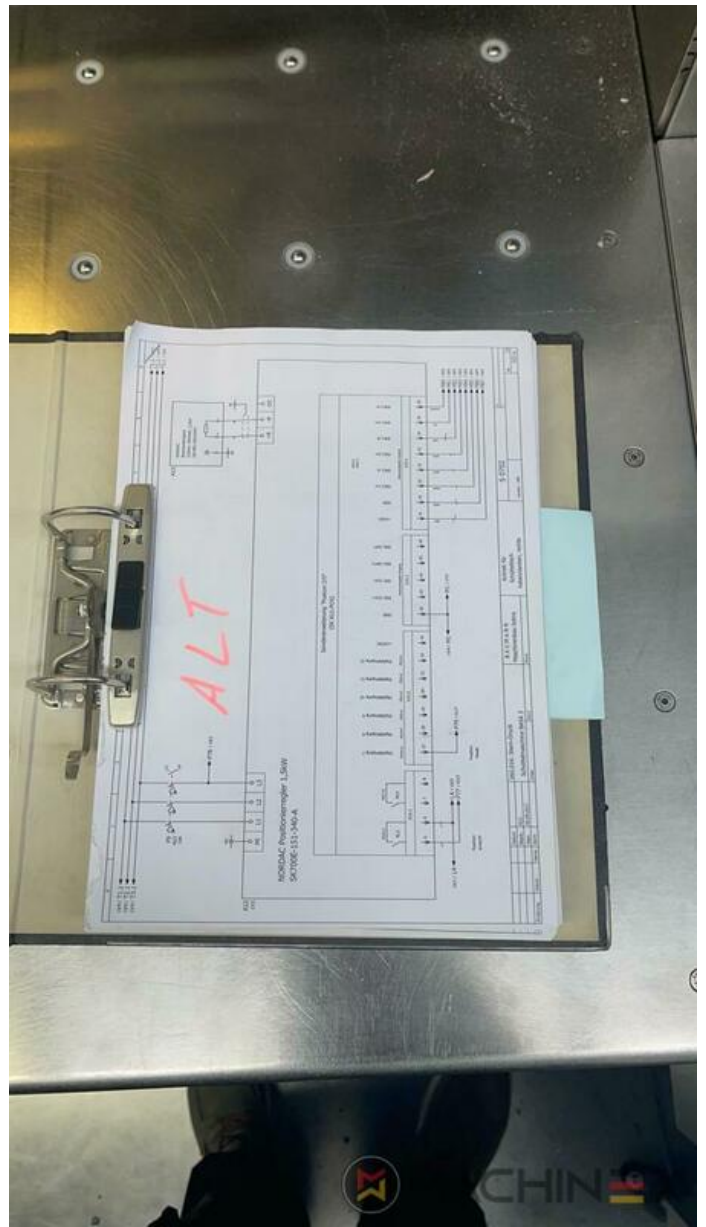

SPAIN | GERMANY | USA | ITALY | TURKEY | CHINA | BRAZIL | MEXICO | PERU

+34 682 639 187

info@machinex.com