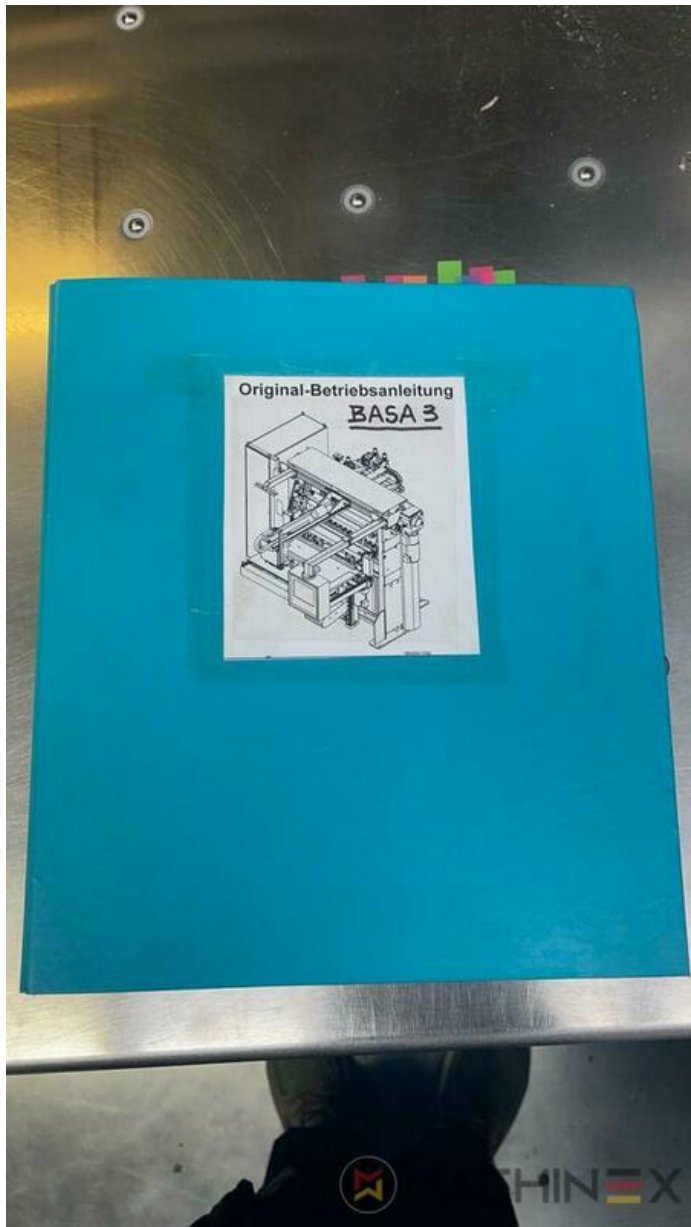

SPAIN | GERMANY | USA | ITALY | TURKEY | CHINA | BRAZIL | MEXICO | PERU

+34 682 639 187

info@machinex.com

MACHINEX