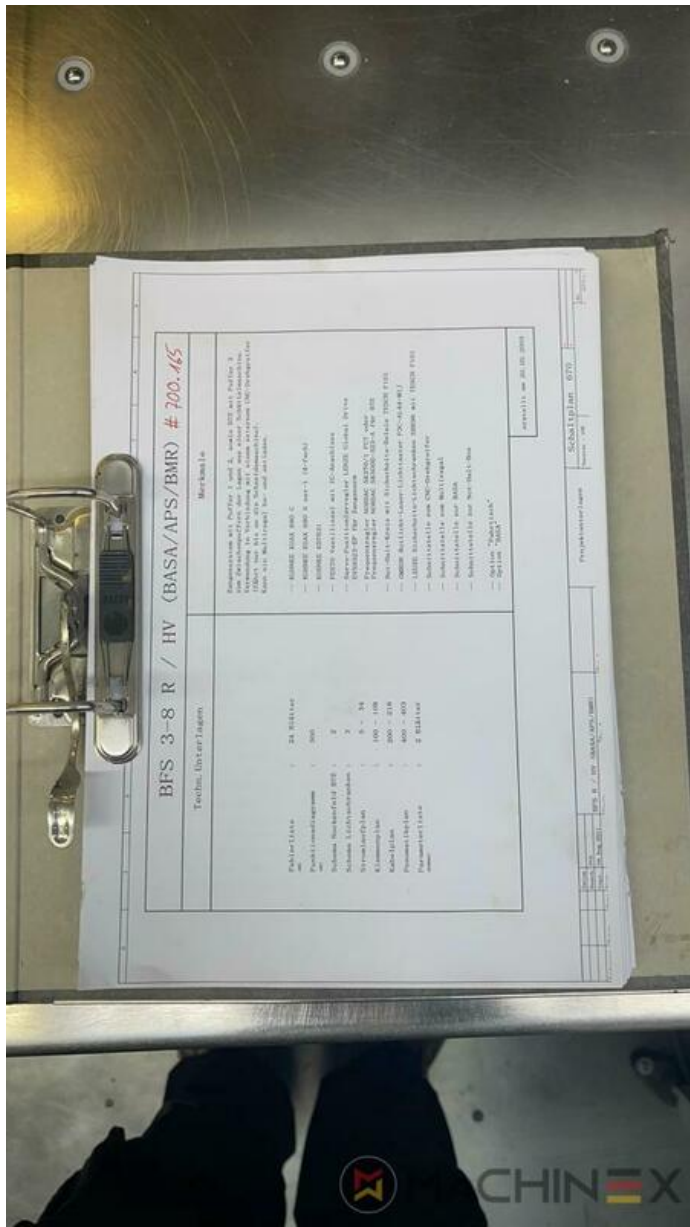

SPAIN | GERMANY | USA | ITALY | TURKEY | CHINA | BRAZIL | MEXICO | PERU

+34 682 639 187

info@machinex.com