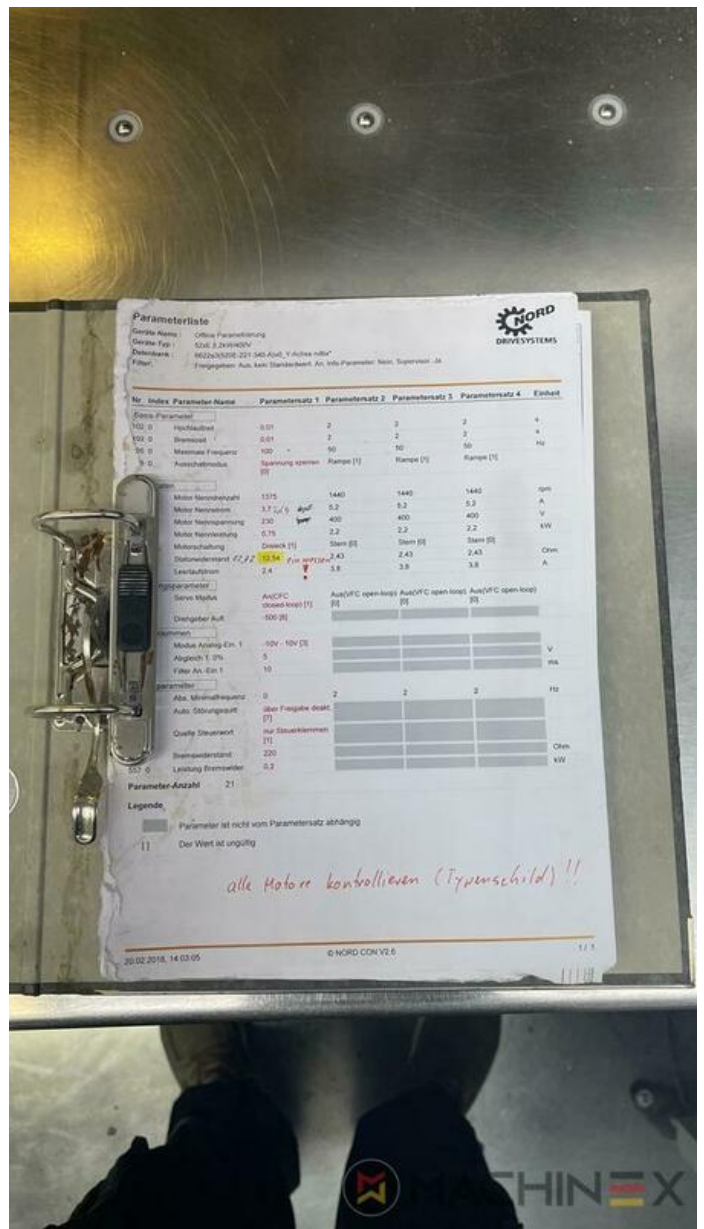

SPAIN | GERMANY | USA | ITALY | TURKEY | CHINA | BRAZIL | MEXICO | PERU

+34 682 639 187

info@machinex.com