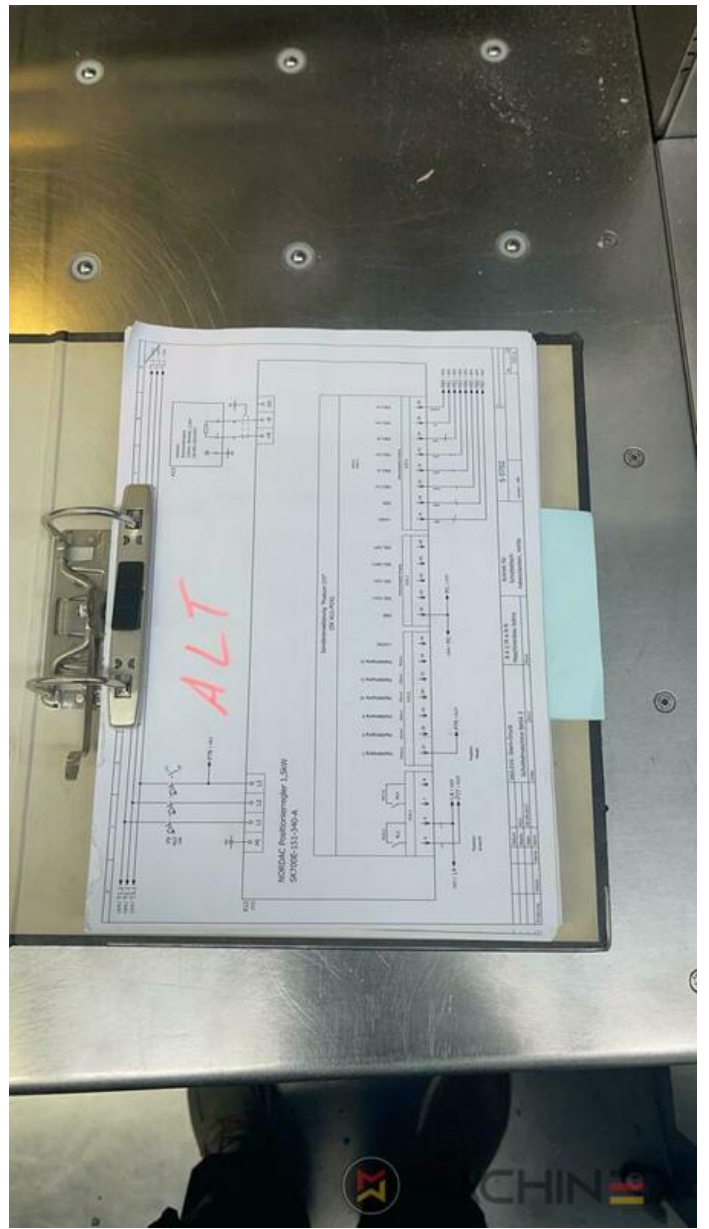

SPAIN | GERMANY | USA | ITALY | TURKEY | CHINA | BRAZIL | MEXICO | PERU

+34 682 639 187

info@machinex.com