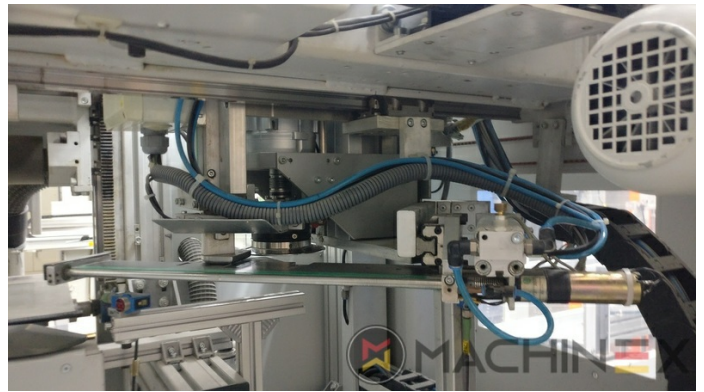

SPAIN | GERMANY | USA | ITALY | TURKEY | CHINA | BRAZIL | MEXICO | PERU

+34 682 639 187

info@machinex.com

MACHINEX