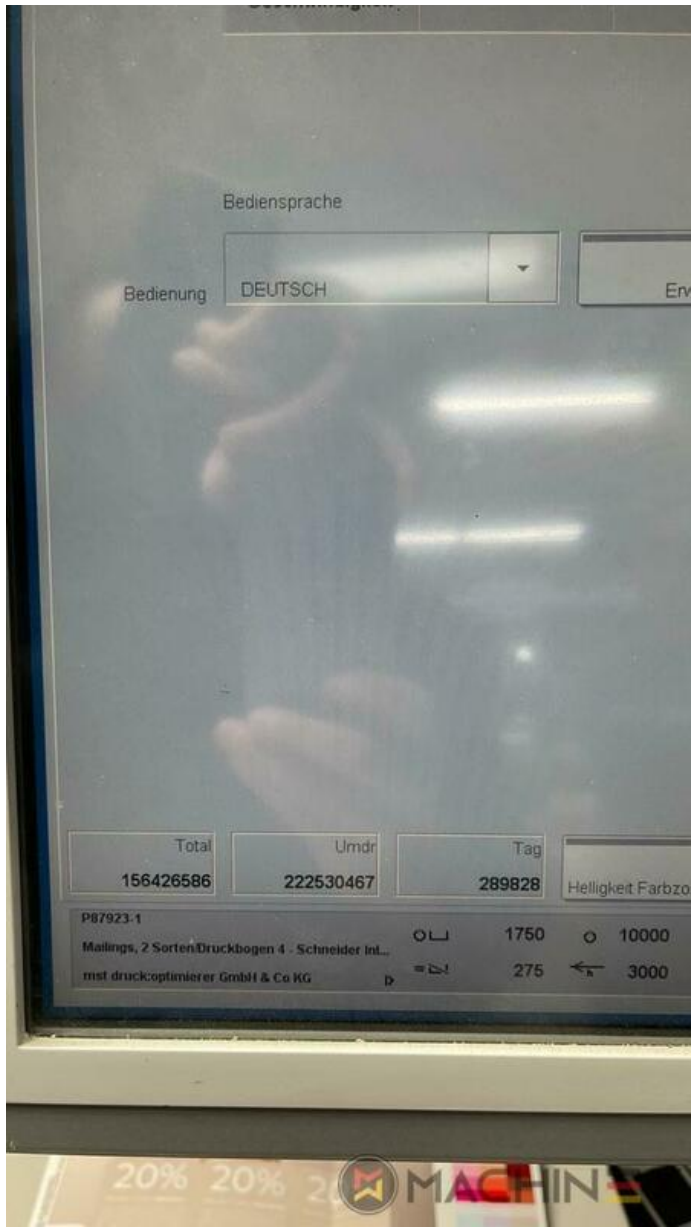

SPAIN | GERMANY | USA | ITALY | TURKEY | CHINA | BRAZIL | MEXICO | PERU

+34 682 639 187

info@machinex.com