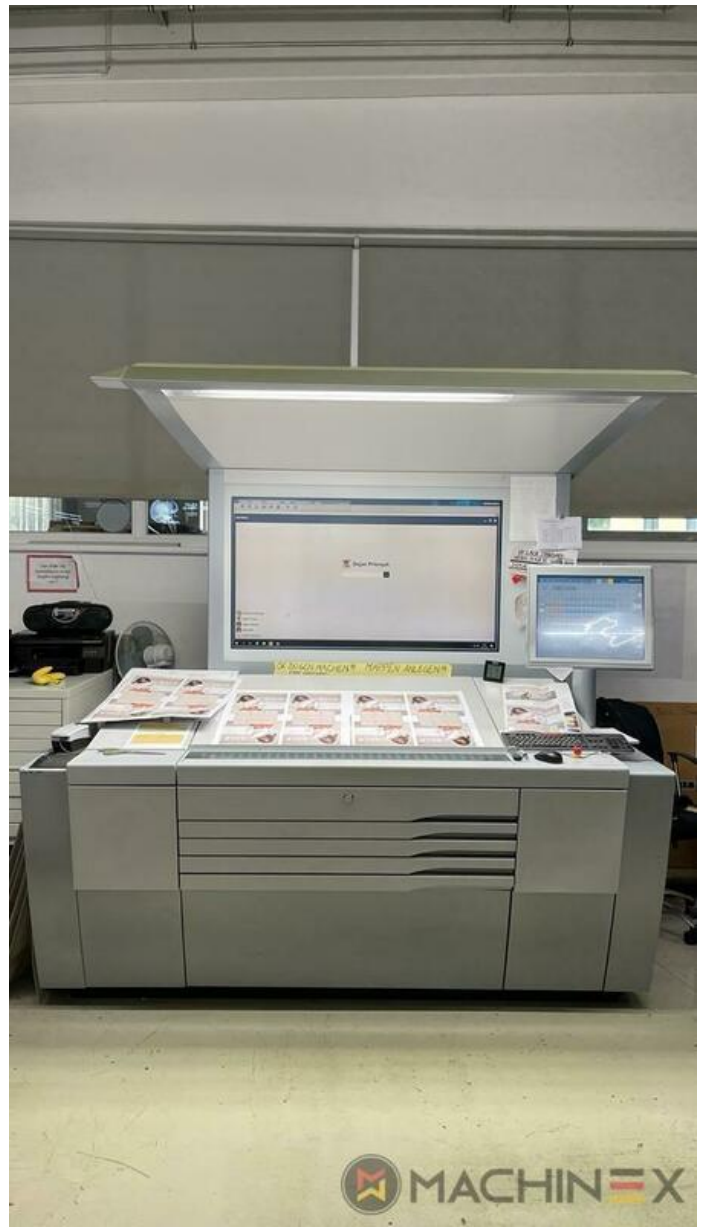

SPAIN | GERMANY | USA | ITALY | TURKEY | CHINA | BRAZIL | MEXICO | PERU

+34 682 639 187

info@machinex.com

MACHINEX