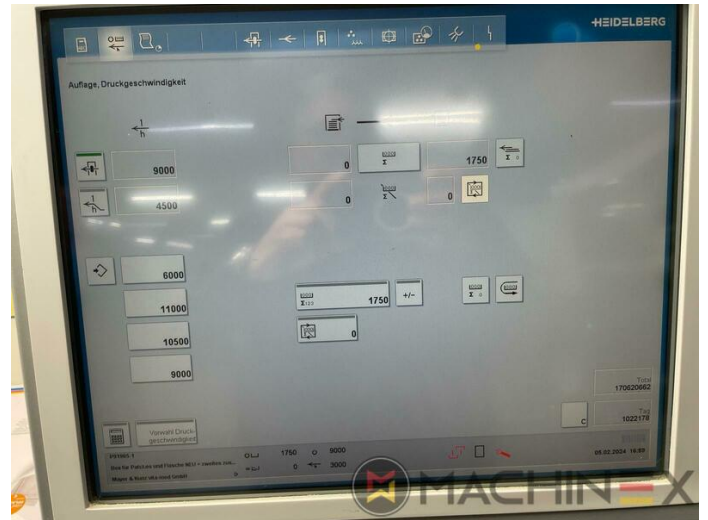

SPAIN | GERMANY | USA | ITALY | TURKEY | CHINA | BRAZIL | MEXICO | PERU

+34 682 639 187

info@machinex.com