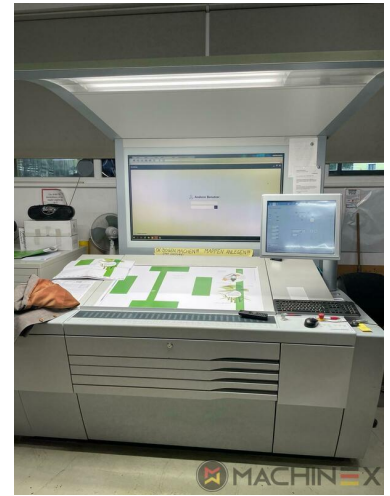

# 2012 | HEIDELBERG XL 105 5 LX

+ USED PRINTING MACHINES    ⌚ YEAR: 2012    📄 5 COLOR + COATER

## PRINTER DESCRIPTION

# EQUIPMENT

- Wallscreen Application
- Preset Plus in feeder
- Preset Plus in delivery
- Automatic blanket, roller and impression-cylinder washing device
- ITC Ink temperature control
- AirStar pro air cooled with compressed air dryer
- Electromechanical double sheet control
- Prinect Press Center
- Steel Plate feeder and delivery
- Weko AP 500 powder sprayer
- CleanStar Preset
- AutoPlate XL2 simultaneous plate changing
- Technotrans AlcoSmart AZR
- Prinect Inpress Control – inline color measurement, quality Control and Register system
- Ultrasonic double sheet detection

# TECHNICAL DETAILS

- Sheet Counter : 175 Million
- Max. format : 750 x 1.050 mm
- Min. format :: 340 x 480
- Print output : 3.000 up to 18.000 Sheets/h
- Max. print format: 740 x 1.050 mm

SPAIN | GERMANY | USA | ITALY | TURKEY | CHINA | BRAZIL | MEXICO | PERU