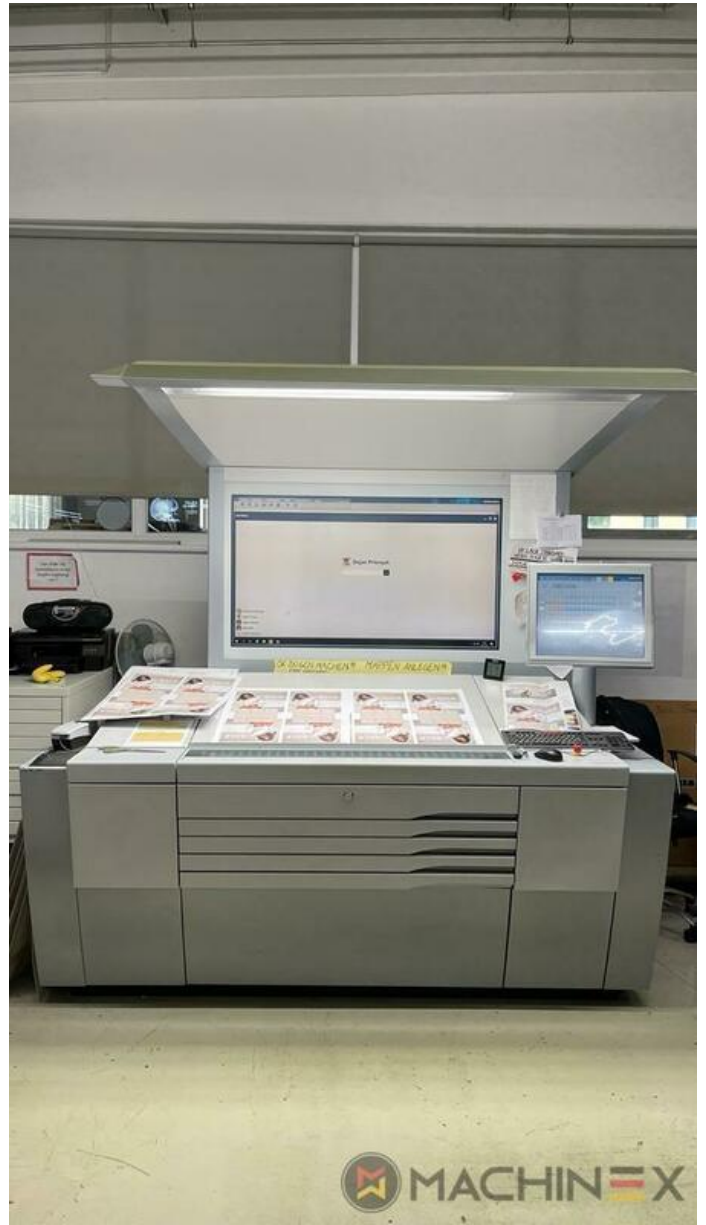

SPAIN | GERMANY | USA | ITALY | TURKEY | CHINA | BRAZIL | MEXICO | PERU

+34 682 639 187

info@machinex.com