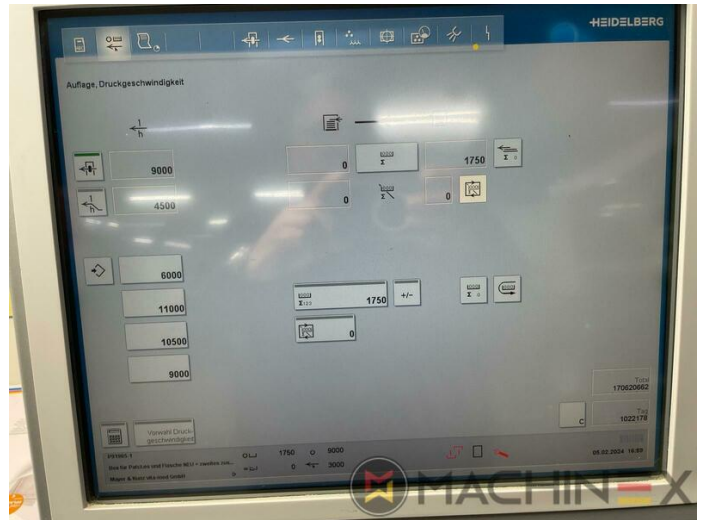

SPAIN | GERMANY | USA | ITALY | TURKEY | CHINA | BRAZIL | MEXICO | PERU

+34 682 639 187

info@machinex.com