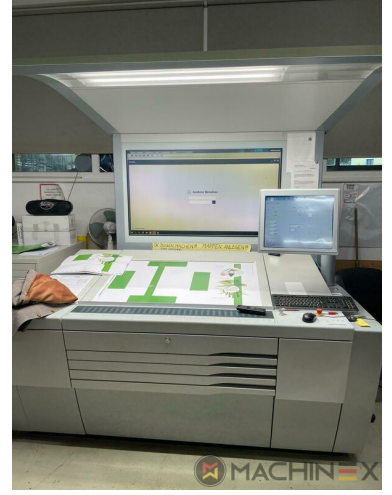

2012 | HEIDELBERG XL 105 5 LX

+ USED PRINTING MACHINES   2012 YIL: 2012   5 RENKLI + COATER

YAZICI AÇIKLAMASI

EKIPMAN

- Wallscreen Application
- Preset Plus in feeder
- Preset Plus in delivery
- Automatic blanket, roller and impression-cylinder washing device
- ITC Ink temperature control
- AirStar pro air cooled with compressed air dryer
- Electromechanical double sheet control
- Prinect Press Center
- Steel Plate feeder and delivery
- Weko AP 500 powder sprayer
- CleanStar Preset
- AutoPlate XL2 simultaneous plate changing
- Technotrans AlcoSmart AZR
- Prinect Inpress Control – inline color measurement, quality Control and Register system
- Ultrasonic double sheet detection

TEKNİK AYRINTILAR

- Sheet Counter : 175 Million
- Max. format : 750 x 1.050 mm
- Min. format :: 340 x 480
- Print output : 3.000 up to 18.000 Sheets/h
- Max. print format: 740 x 1.050 mm

SPAIN | GERMANY | USA | ITALY | TURKEY | CHINA | BRAZIL | MEXICO | PERU

+34 682 639 187

info@machinex.com