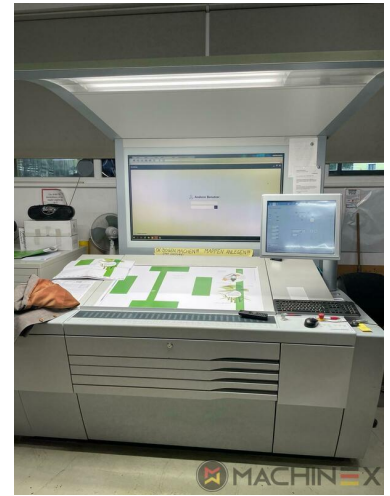

# 2012 | HEIDELBERG XL 105 5 LX

+ USED PRINTING MACHINES    2012    5 COLOR + COATER

# PERALATAN

- Wallscreen Application
- Preset Plus in feeder
- Preset Plus in delivery
- Automatic blanket, roller and impression-cylinder washing device
- ITC Ink temperature control
- AirStar pro air cooled with compressed air dryer
- Electromechanical double sheet control
- Prinect Press Center
- Steel Plate feeder and delivery
- Weko AP 500 powder sprayer
- CleanStar Preset
- AutoPlate XL2 simultaneous plate changing
- Technotrans AlcoSmart AZR
- Prinect Inpress Control – inline color measurement, quality Control and Register system
- Ultrasonic double sheet detection