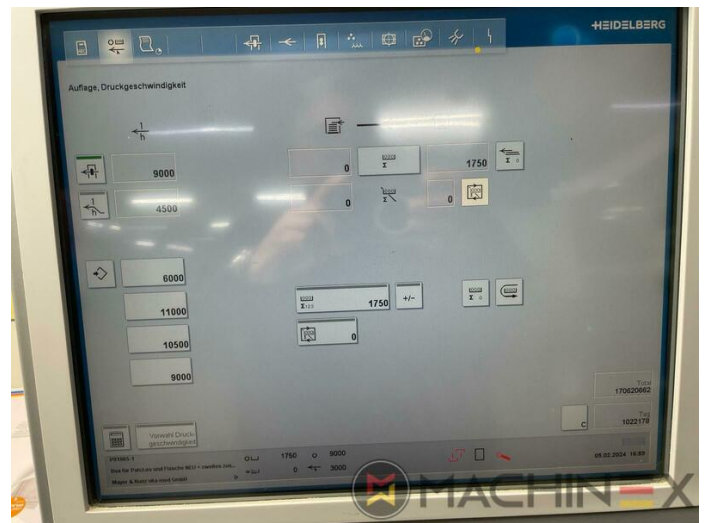

SPAIN | GERMANY | USA | ITALY | TURKEY | CHINA | BRAZIL | MEXICO | PERU

+34 682 639 187

info@machinex.com