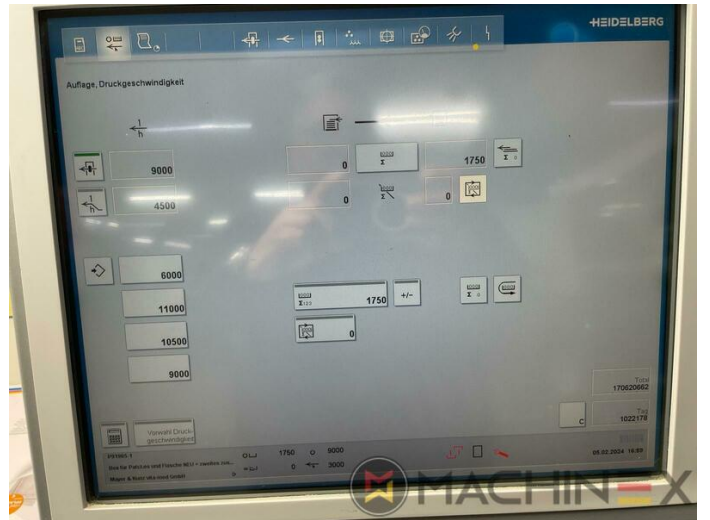

SPAIN | GERMANY | USA | ITALY | TURKEY | CHINA | BRAZIL | MEXICO | PERU

+34 682 639 187

info@machinex.com