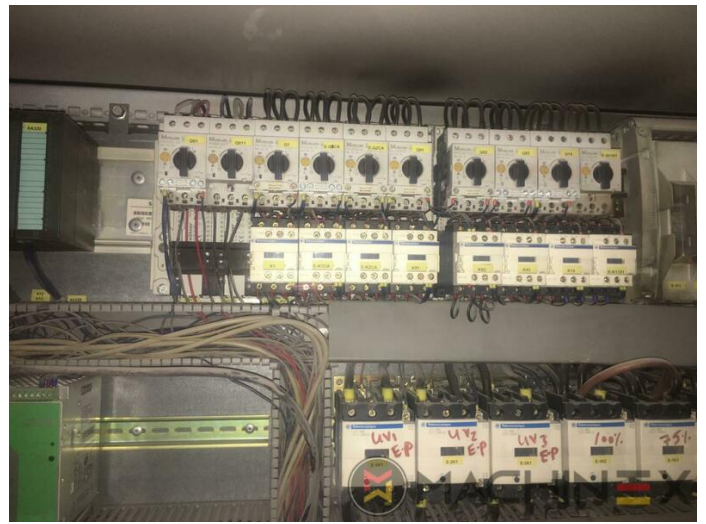

SPAIN | GERMANY | USA | ITALY | TURKEY | CHINA | BRAZIL | MEXICO | PERU

+34 682 639 187

info@machinex.com