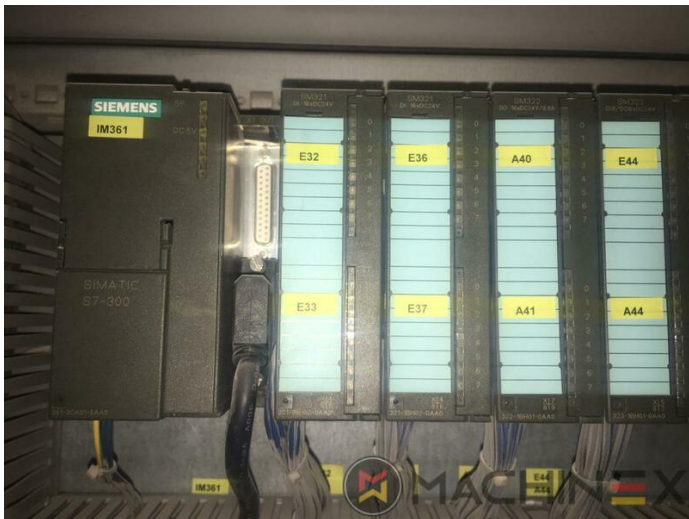

SPAIN | GERMANY | USA | ITALY | TURKEY | CHINA | BRAZIL | MEXICO | PERU

+34 682 639 187

info@machinex.com