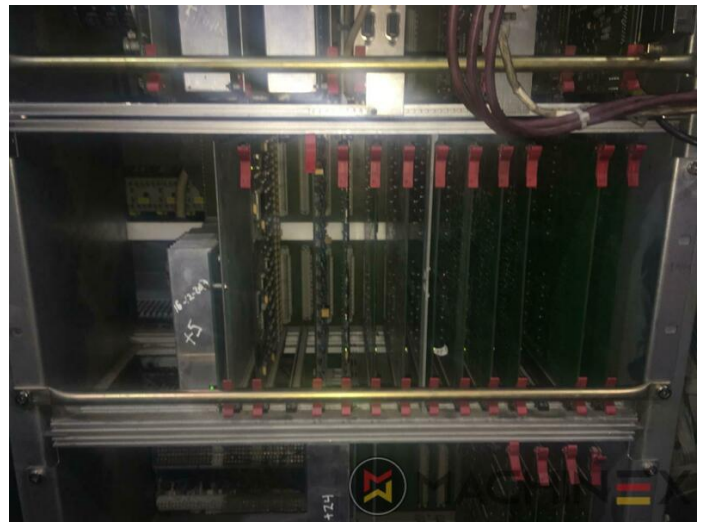

SPAIN | GERMANY | USA | ITALY | TURKEY | CHINA | BRAZIL | MEXICO | PERU

+34 682 639 187

info@machinex.com

MACHINEX