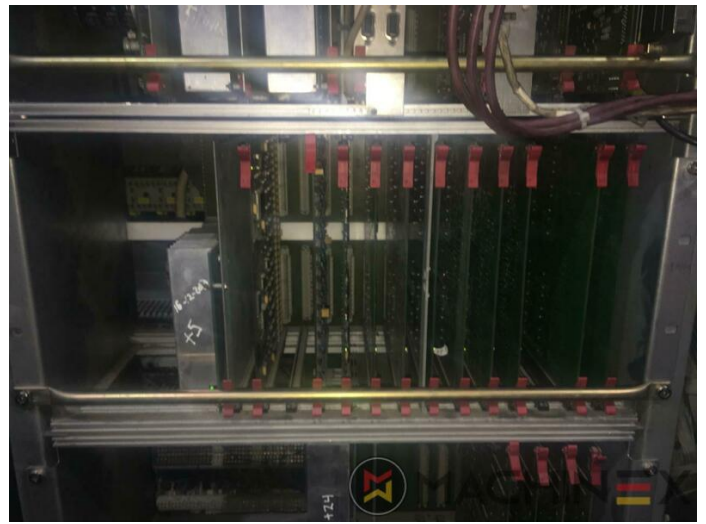

SPAIN | GERMANY | USA | ITALY | TURKEY | CHINA | BRAZIL | MEXICO | PERU

+34 682 639 187

info@machinex.com