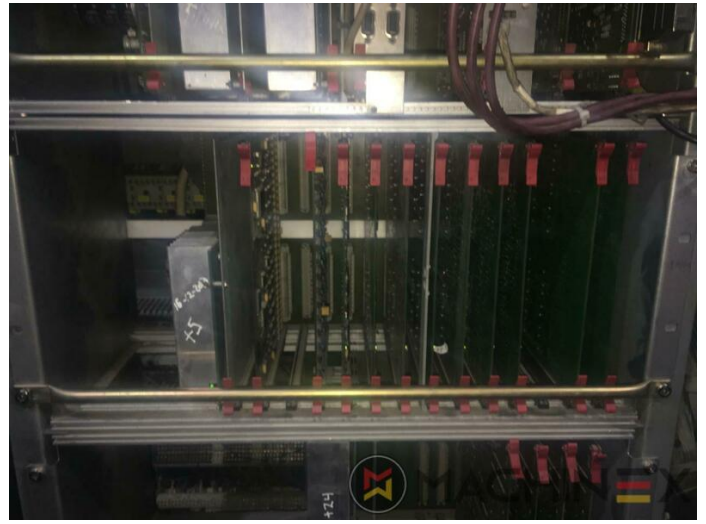

SPAIN | GERMANY | USA | ITALY | TURKEY | CHINA | BRAZIL | MEXICO | PERU

+34 682 639 187

info@machinex.com