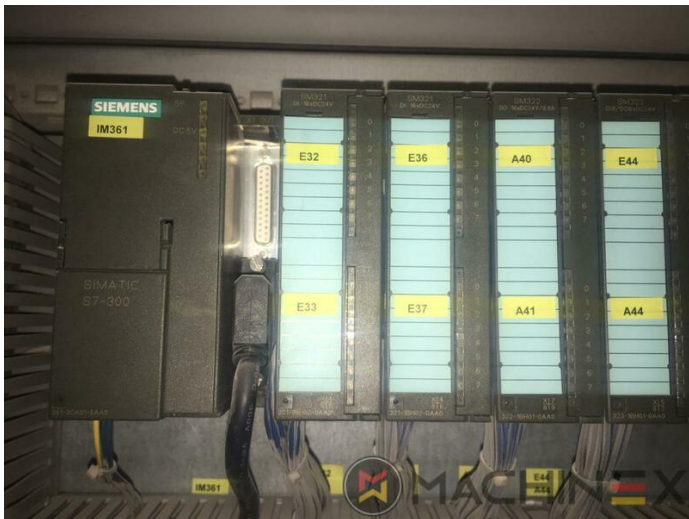

SPAIN | GERMANY | USA | ITALY | TURKEY | CHINA | BRAZIL | MEXICO | PERU

+34 682 639 187

info@machinex.com

MACHINEX