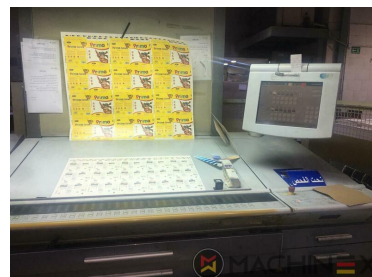

2005 | HEIDELBERG CD 102 6 LX HYBRID

+ USED PRINTING MACHINES Ⓞ ROK: 2005 📄 6 COLOUR + COATER

OPIS DRUKARKI

EKWIPUNEK

- double sheet control - electronic
- Autoplate (Semi automatic plate change)
- Antistatic ELTEX
- Extended delivery LX2
- Grafix Betatronic 100 powder spray
- TECHNOTRANS
- Max speed 15.000 sheets/h
- Suszarka na podczerwień IR
- Rear edge blowers
- Alcolor Vario dampening
- Intercom to delivery
- UV package delivery
- Varnish Supply unit 550 l/h
- CP 2000 console touch screen
- AirStar Pro (Air-cooled)
- Program-controlled wash-up device (Roller, Blanket & ICWD)

SPAIN | GERMANY | USA | ITALY | TURKEY | CHINA | BRAZIL | MEXICO | PERU

SZCZEGÓŁY TECHNICZNE

- Max. format : 720 x 1020 mm
- Min. format :: 280 x 420 mm
- Stock Thickness :: 0,08-1 mm
- Print output : 15.000 sph.

☎ +34 682 639 187

✉ info@machinex.com

 **MACHINEX**

- End Dryer UV I.S.T.
- Printing units prepared for intermediate UV dryers
- Plate Cylinder: 0,15 cylinder undercut
- Preset standard delivery
- Non Stop in the feeder
- Preset Stream feeder
- NS (Non Stop in the delivery)
- UV Interdeck I.S.T. UV lamp (x3) movable all positions