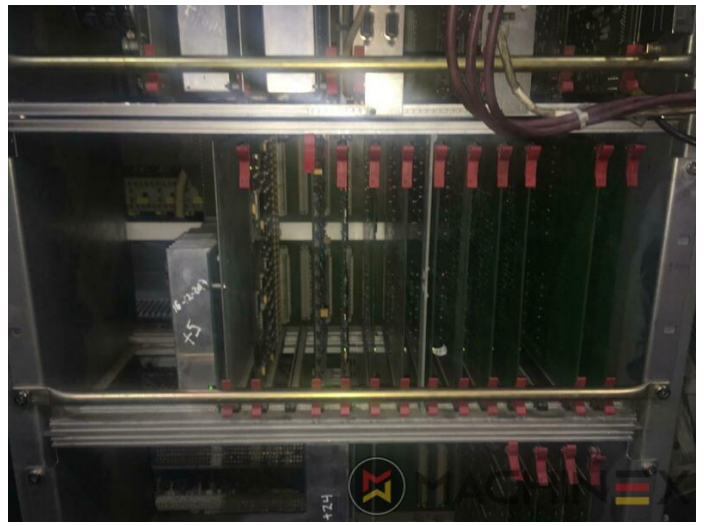

SPAIN | GERMANY | USA | ITALY | TURKEY | CHINA | BRAZIL | MEXICO | PERU

+34 682 639 187

info@machinex.com