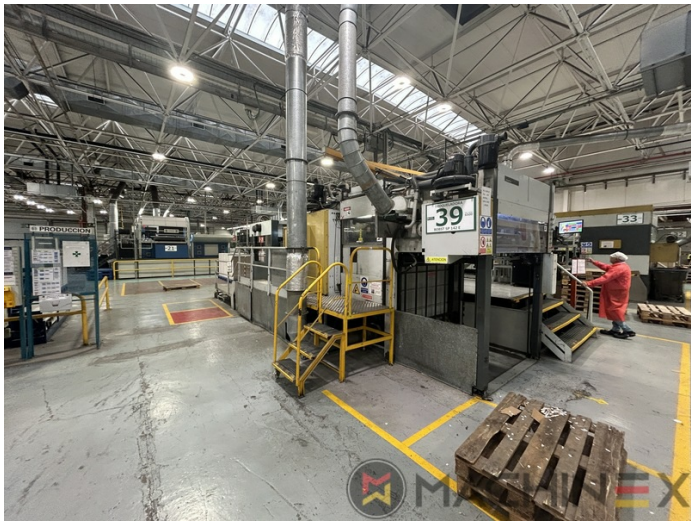

SPAIN | GERMANY | USA | ITALY | TURKEY | CHINA | BRAZIL | MEXICO | PERU

+34 682 639 187

info@machinex.com