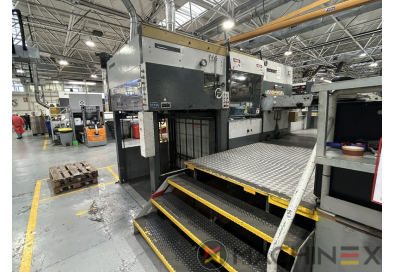

1984 | BOBST SP 142 E AUTOPLATINE

+ USED PACKAGING MACHINES 1984 : سنة USED DIE CUTTER (FLATBED)

وصف الطابعة

ادوات

- Centerline micrometric adjustment
- Elevated machine
- Non Stop delivery
- Push lay opposite operator side
- Motorized suction head feeder unit