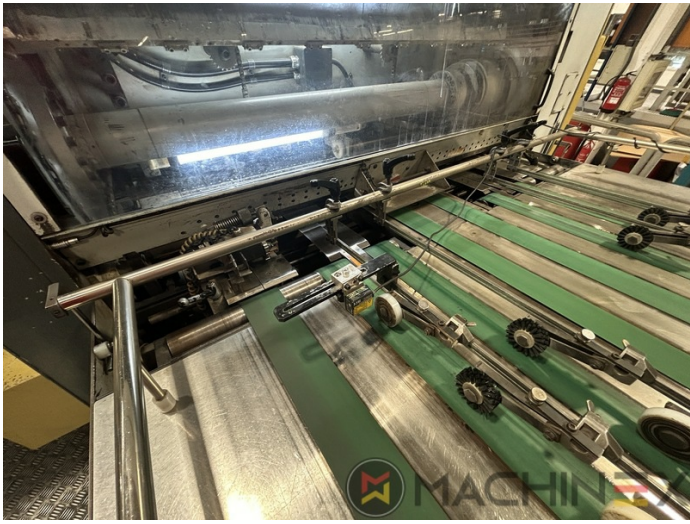

SPAIN | GERMANY | USA | ITALY | TURKEY | CHINA | BRAZIL | MEXICO | PERU

+34 682 639 187

info@machinex.com