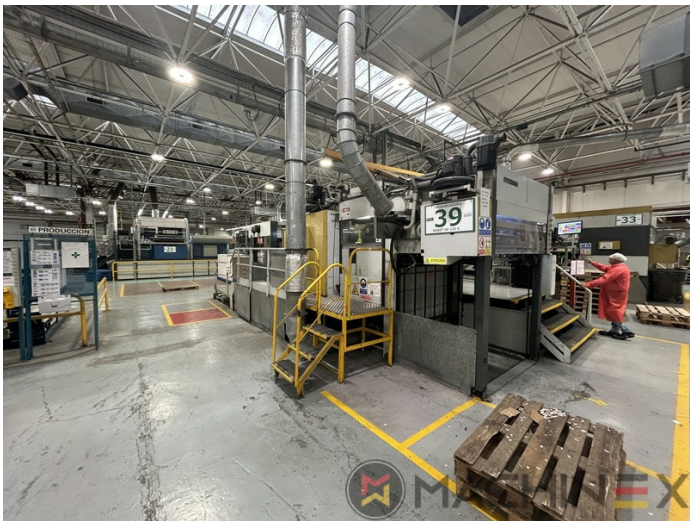

SPAIN | GERMANY | USA | ITALY | TURKEY | CHINA | BRAZIL | MEXICO | PERU

+34 682 639 187

info@machinex.com