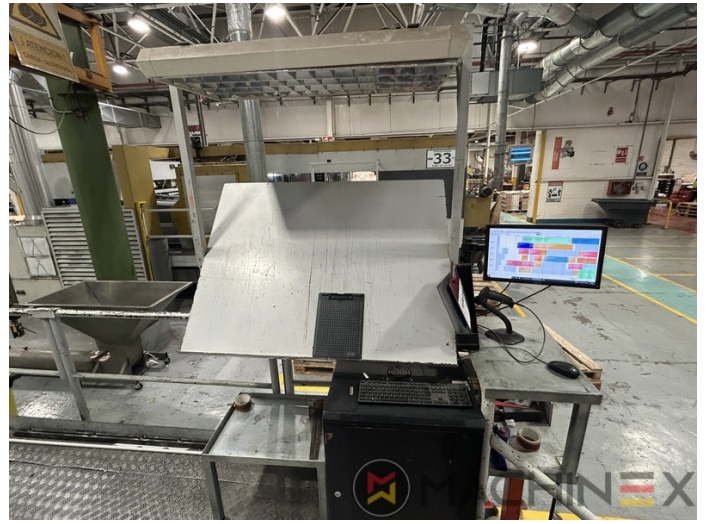

SPAIN | GERMANY | USA | ITALY | TURKEY | CHINA | BRAZIL | MEXICO | PERU

+34 682 639 187

info@machinex.com