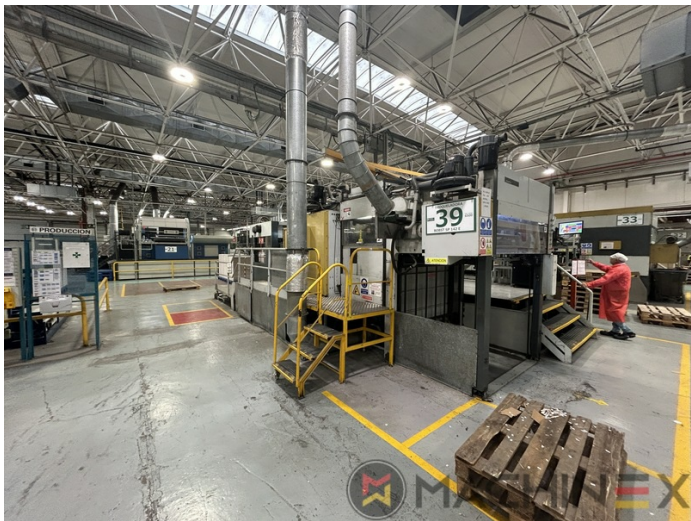

SPAIN | GERMANY | USA | ITALY | TURKEY | CHINA | BRAZIL | MEXICO | PERU

+34 682 639 187

info@machinex.com