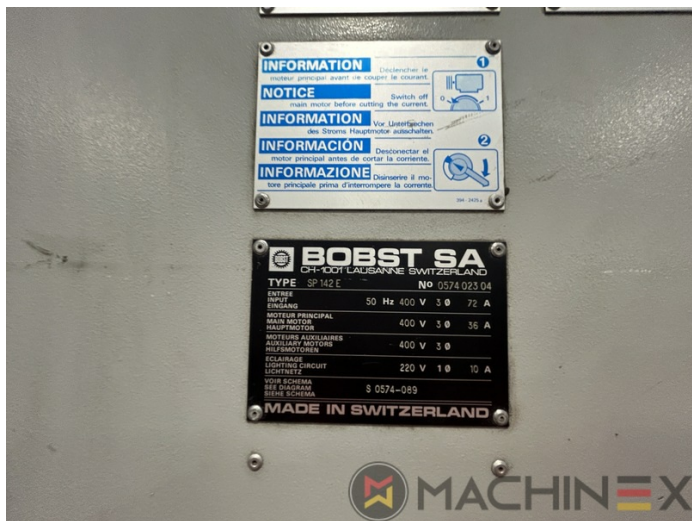

SPAIN | GERMANY | USA | ITALY | TURKEY | CHINA | BRAZIL | MEXICO | PERU

+34 682 639 187

info@machinex.com