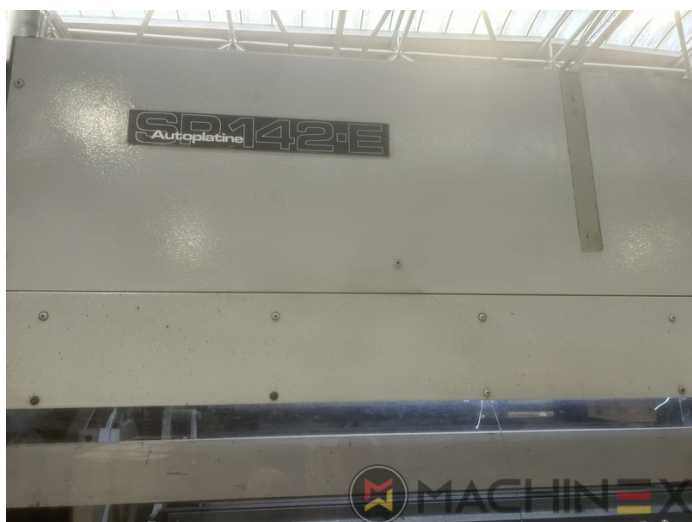

SPAIN | GERMANY | USA | ITALY | TURKEY | CHINA | BRAZIL | MEXICO | PERU

+34 682 639 187

info@machinex.com