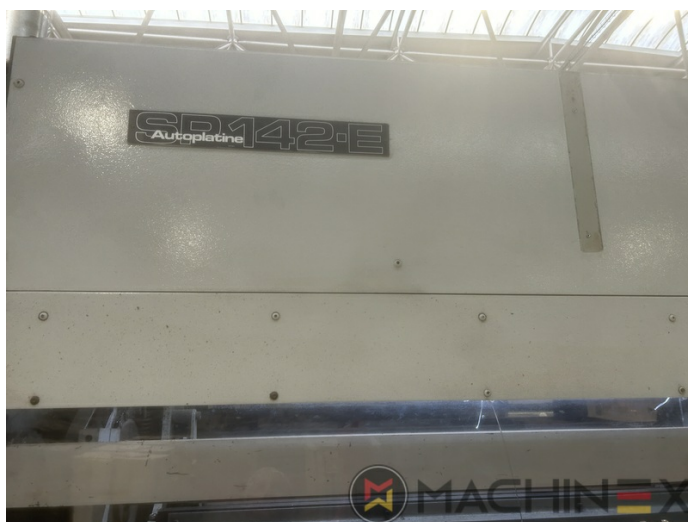

SPAIN | GERMANY | USA | ITALY | TURKEY | CHINA | BRAZIL | MEXICO | PERU

+34 682 639 187

info@machinex.com