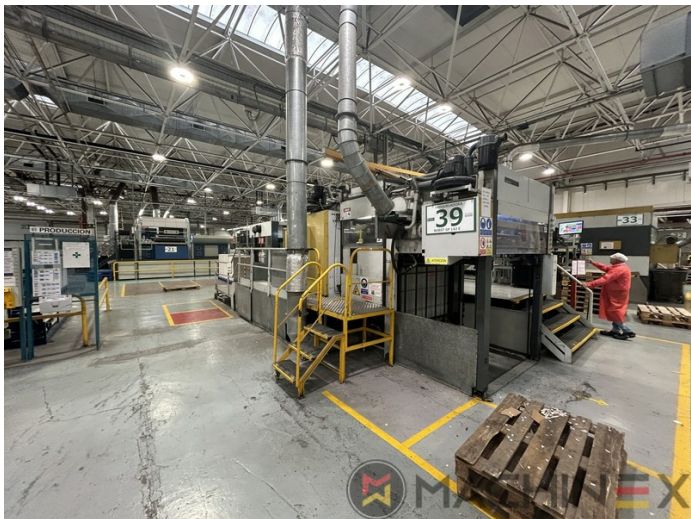

SPAIN | GERMANY | USA | ITALY | TURKEY | CHINA | BRAZIL | MEXICO | PERU

+34 682 639 187

info@machinex.com