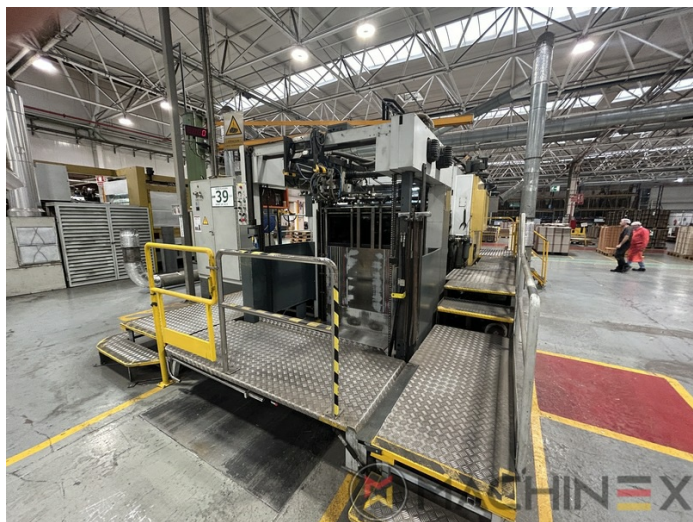

SPAIN | GERMANY | USA | ITALY | TURKEY | CHINA | BRAZIL | MEXICO | PERU

+34 682 639 187

info@machinex.com