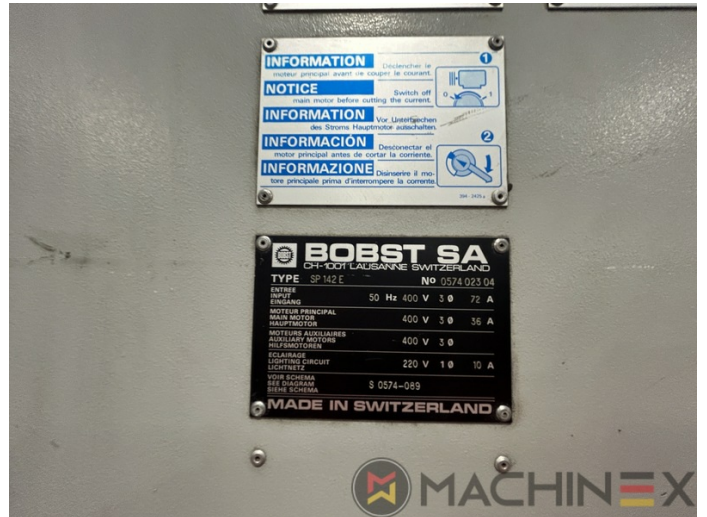

SPAIN | GERMANY | USA | ITALY | TURKEY | CHINA | BRAZIL | MEXICO | PERU

+34 682 639 187

info@machinex.com