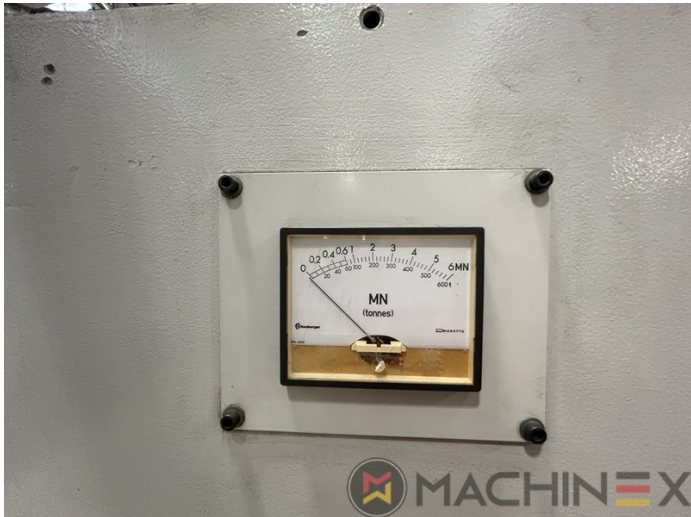

SPAIN | GERMANY | USA | ITALY | TURKEY | CHINA | BRAZIL | MEXICO | PERU

+34 682 639 187

info@machinex.com