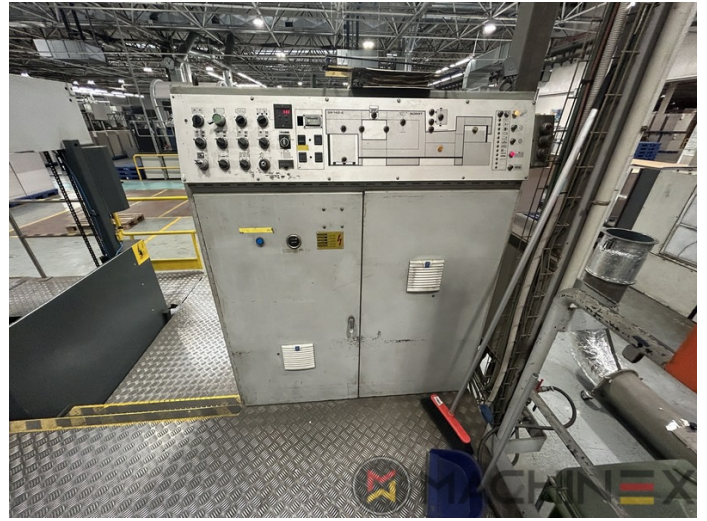

SPAIN | GERMANY | USA | ITALY | TURKEY | CHINA | BRAZIL | MEXICO | PERU

+34 682 639 187

info@machinex.com