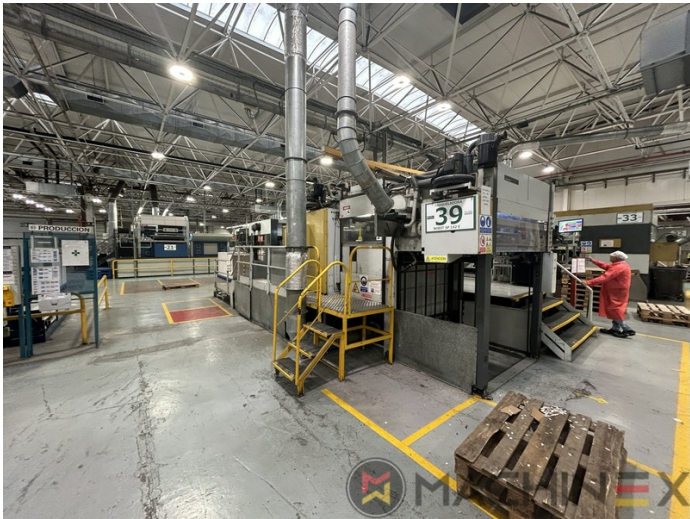

SPAIN | GERMANY | USA | ITALY | TURKEY | CHINA | BRAZIL | MEXICO | PERU

+34 682 639 187

info@machinex.com