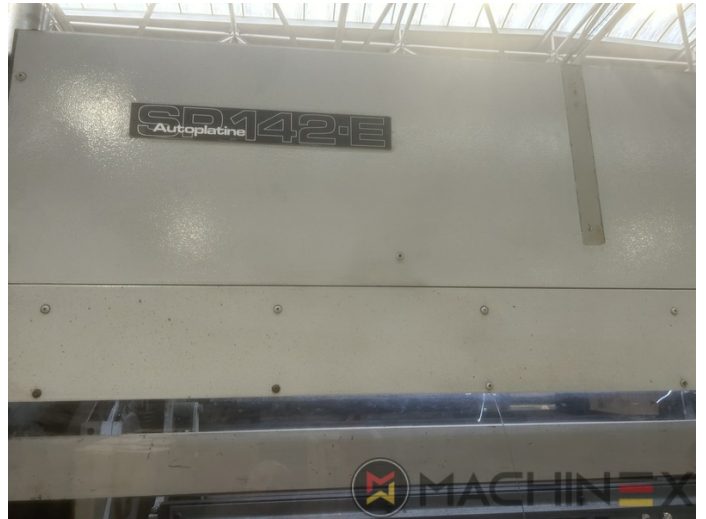

SPAIN | GERMANY | USA | ITALY | TURKEY | CHINA | BRAZIL | MEXICO | PERU

+34 682 639 187

info@machinex.com