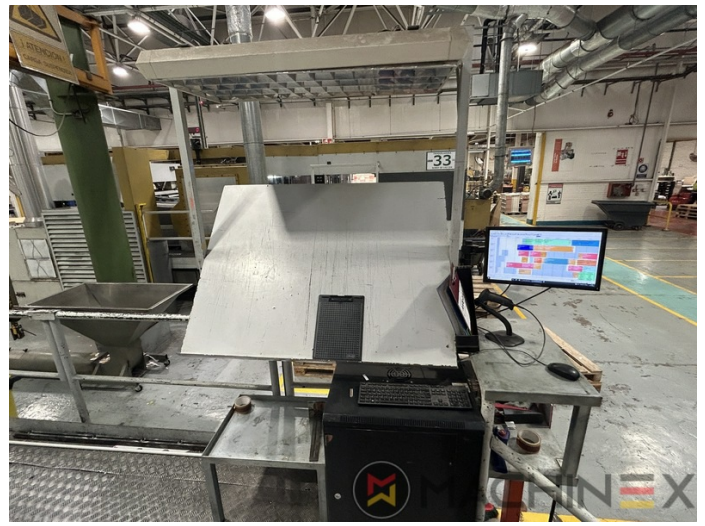

SPAIN | GERMANY | USA | ITALY | TURKEY | CHINA | BRAZIL | MEXICO | PERU

+34 682 639 187

info@machinex.com