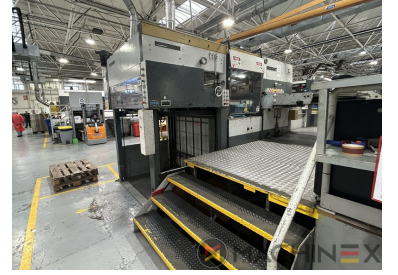

1984 | BOBST SP 142 E AUTOPLATINE

+ KULLANILMIŞ PAKETLEME MAKINELERİ 1984 YIL: 1984 USED DIE CUTTER (FLATBED)

YAZICI AÇIKLAMASI

EKIPMAN

- Centerline micrometric adjustment
- Elevated machine
- Non Stop delivery
- Push lay opposite operator side
- Motorized suction head feeder unit