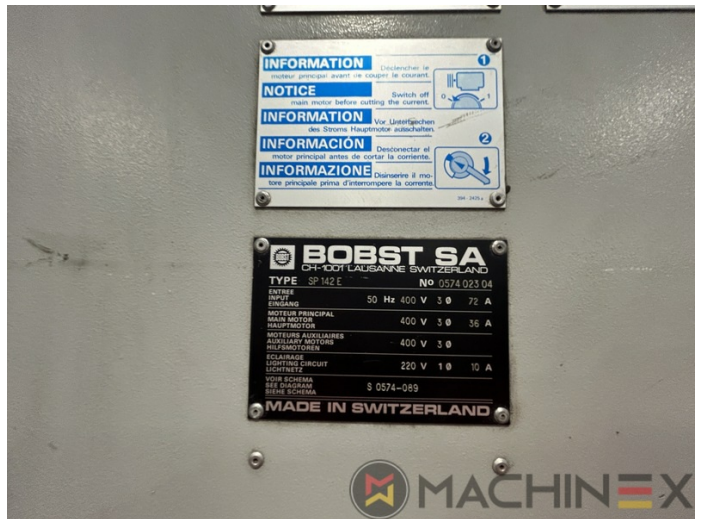

SPAIN | GERMANY | USA | ITALY | TURKEY | CHINA | BRAZIL | MEXICO | PERU

+34 682 639 187

info@machinex.com