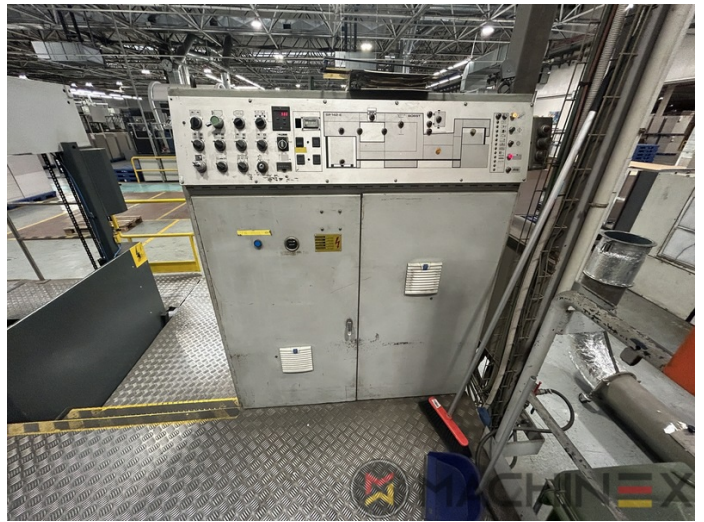

SPAIN | GERMANY | USA | ITALY | TURKEY | CHINA | BRAZIL | MEXICO | PERU

+34 682 639 187

info@machinex.com