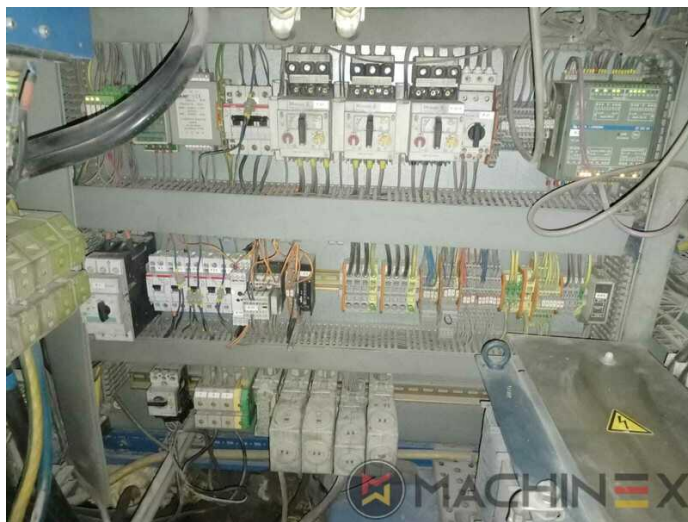

SPAIN | GERMANY | USA | ITALY | TURKEY | CHINA | BRAZIL | MEXICO | PERU

+34 682 639 187

info@machinex.com