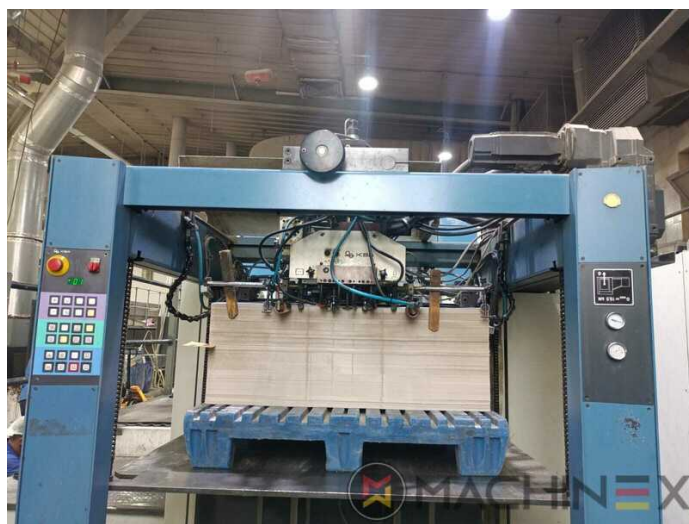

SPAIN | GERMANY | USA | ITALY | TURKEY | CHINA | BRAZIL | MEXICO | PERU

+34 682 639 187

info@machinex.com