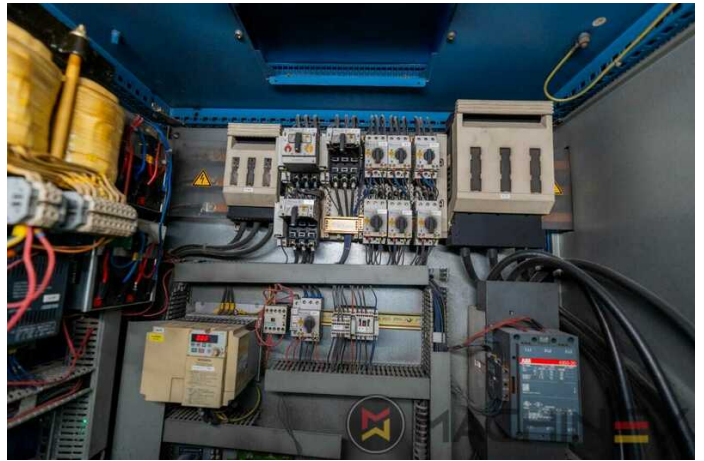

SPAIN | GERMANY | USA | ITALY | TURKEY | CHINA | BRAZIL | MEXICO | PERU

+34 682 639 187

info@machinex.com