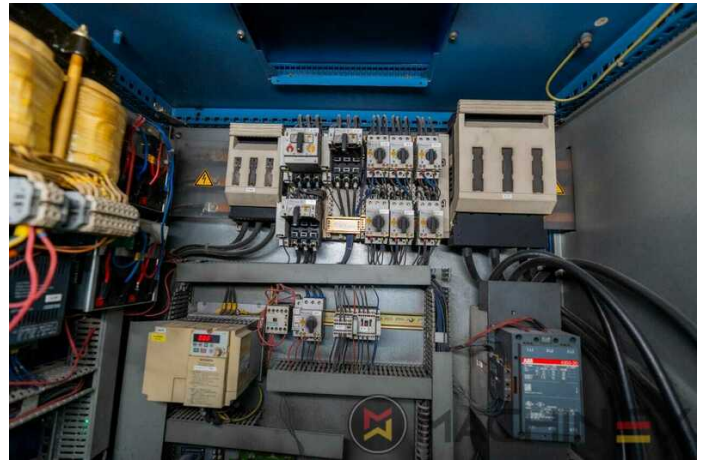

SPAIN | GERMANY | USA | ITALY | TURKEY | CHINA | BRAZIL | MEXICO | PERU

+34 682 639 187

info@machinex.com