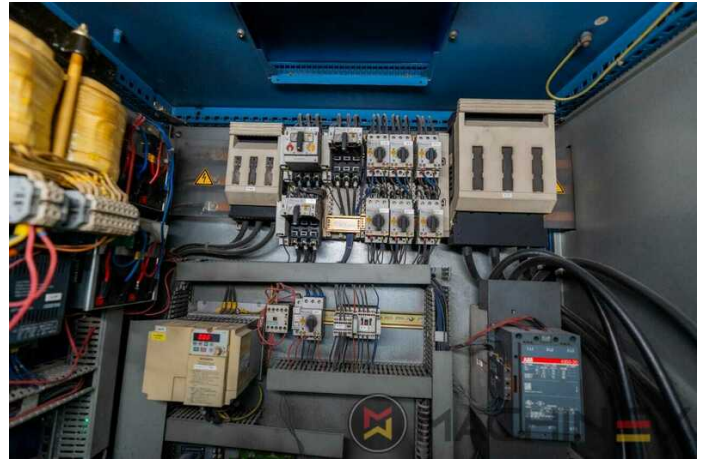

SPAIN | GERMANY | USA | ITALY | TURKEY | CHINA | BRAZIL | MEXICO | PERU

+34 682 639 187

info@machinex.com