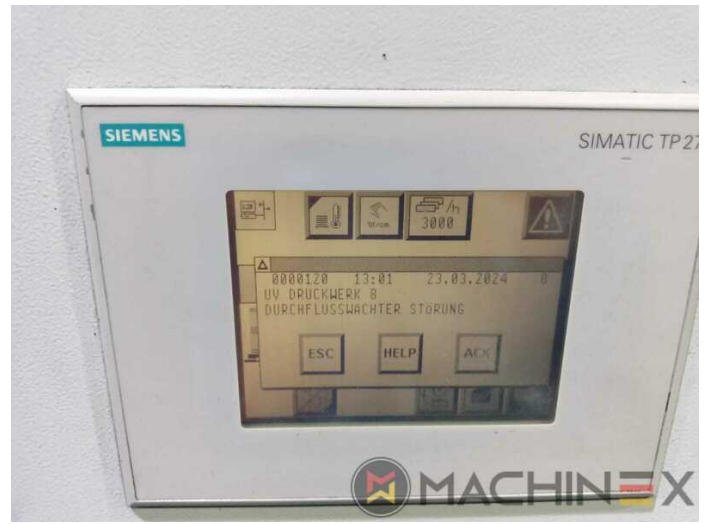

SPAIN | GERMANY | USA | ITALY | TURKEY | CHINA | BRAZIL | MEXICO | PERU

+34 682 639 187

info@machinex.com