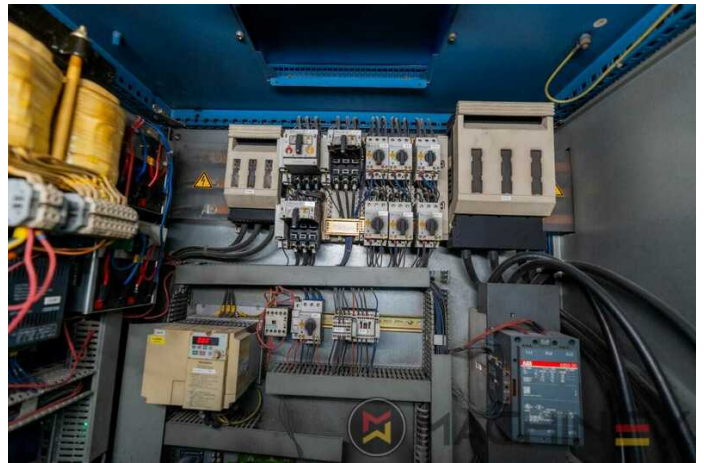

SPAIN | GERMANY | USA | ITALY | TURKEY | CHINA | BRAZIL | MEXICO | PERU

+34 682 639 187

info@machinex.com