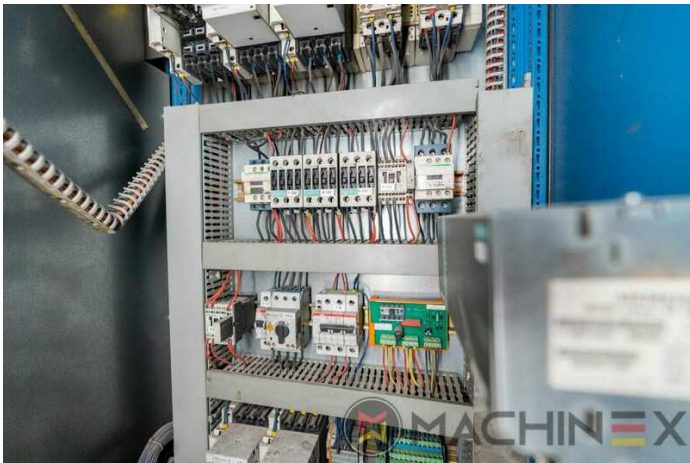

SPAIN | GERMANY | USA | ITALY | TURKEY | CHINA | BRAZIL | MEXICO | PERU

+34 682 639 187

info@machinex.com