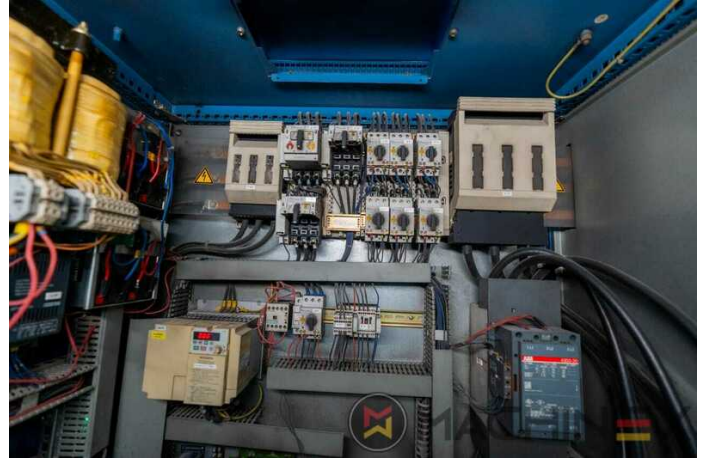

SPAIN | GERMANY | USA | ITALY | TURKEY | CHINA | BRAZIL | MEXICO | PERU

+34 682 639 187

info@machinex.com