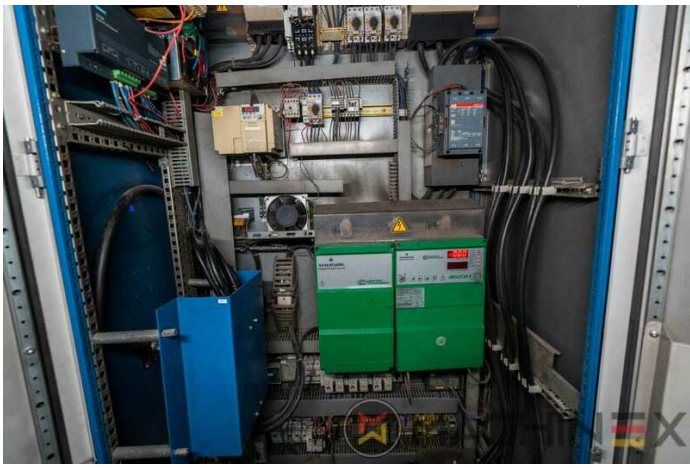

SPAIN | GERMANY | USA | ITALY | TURKEY | CHINA | BRAZIL | MEXICO | PERU

+34 682 639 187

info@machinex.com