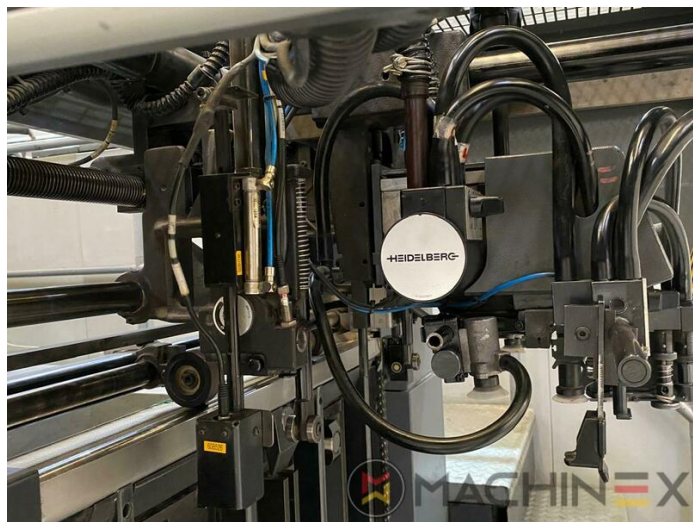

SPAIN | GERMANY | USA | ITALY | TURKEY | CHINA | BRAZIL | MEXICO | PERU

+34 682 639 187

info@machinex.com

MACHINEX