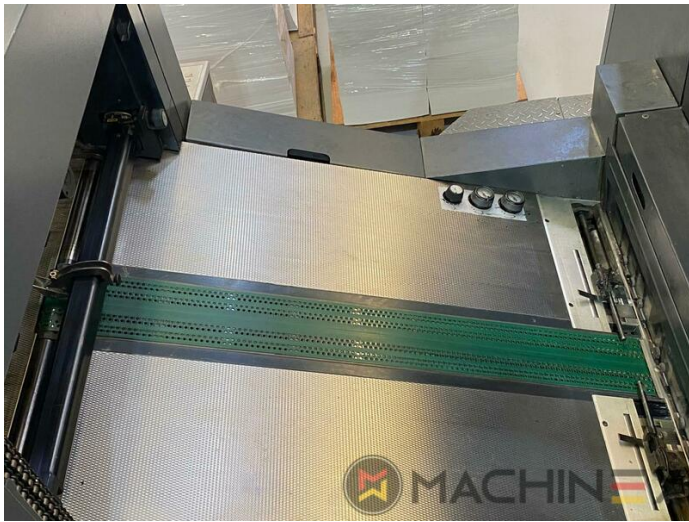

SPAIN | GERMANY | USA | ITALY | TURKEY | CHINA | BRAZIL | MEXICO | PERU

+34 682 639 187

info@machinex.com