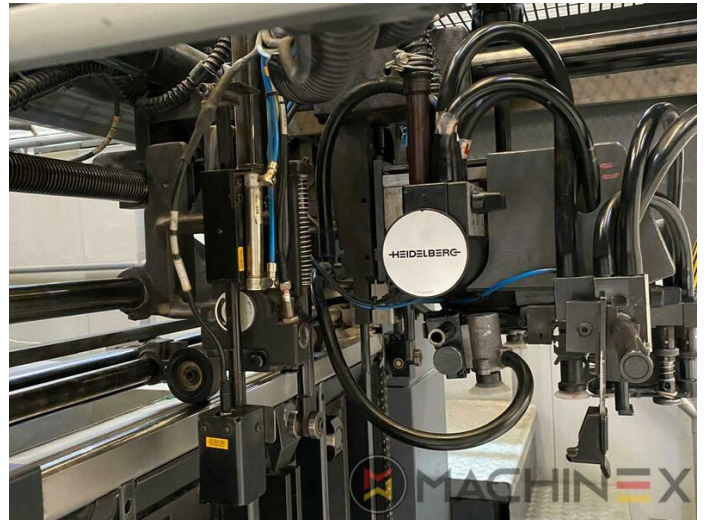

SPAIN | GERMANY | USA | ITALY | TURKEY | CHINA | BRAZIL | MEXICO | PERU

+34 682 639 187

info@machinex.com

MACHINEX