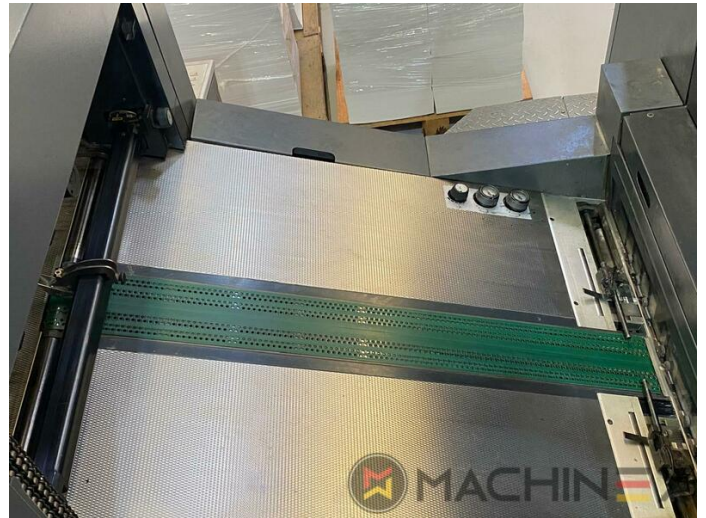

SPAIN | GERMANY | USA | ITALY | TURKEY | CHINA | BRAZIL | MEXICO | PERU

+34 682 639 187

info@machinex.com