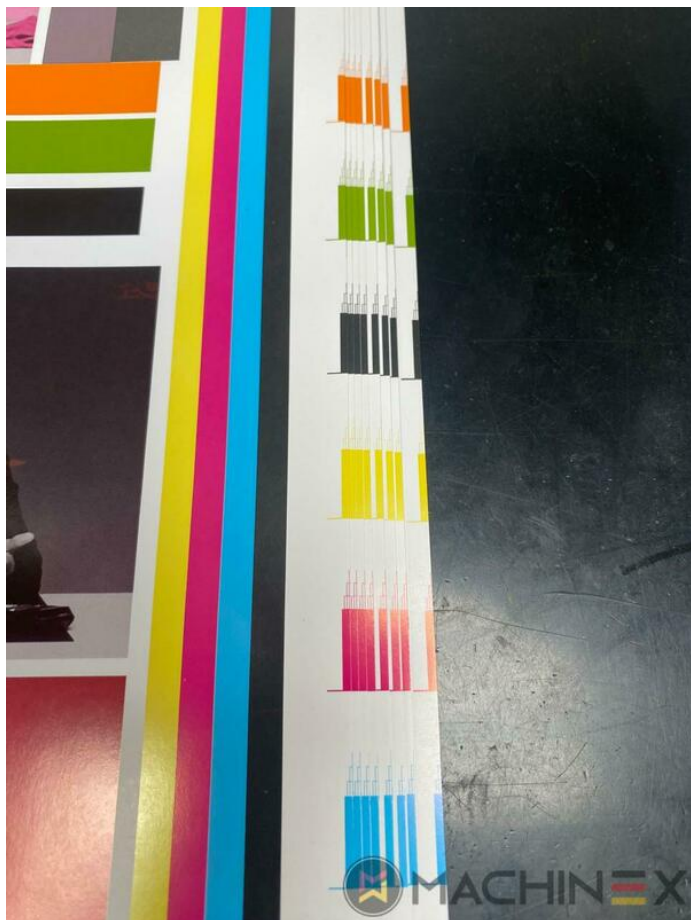

washing devices

- Intercom to delivery
- multiple sheet detector
- Non Stop rake
- Infrared + Hot air dryer
- CP 2000 console touch screen
- Program-controlled wash-up device (Roller, Blanket & ICWD)
- F Format
- IPA-Metering Premium
- Non Stop in the feeder
- air cooled
- Complete with manuals and tools
- Non Stop delivery

SPAIN | GERMANY | USA | ITALY | TURKEY | CHINA | BRAZIL | MEXICO | PERU

+34 682 639 187

info@machinex.com