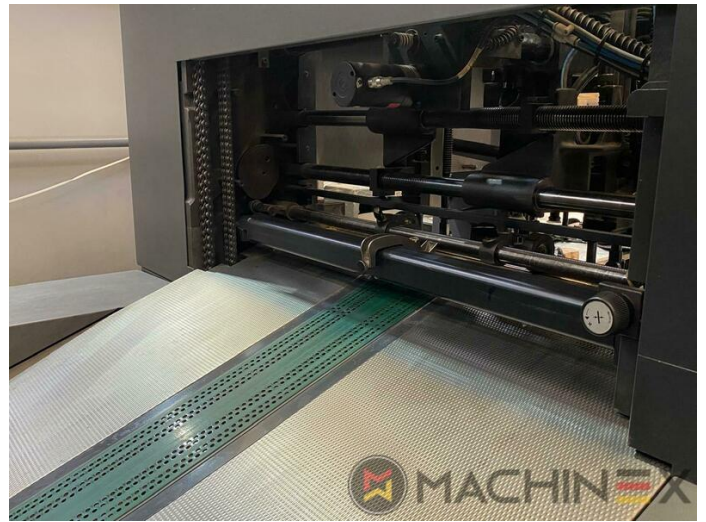

SPAIN | GERMANY | USA | ITALY | TURKEY | CHINA | BRAZIL | MEXICO | PERU

+34 682 639 187

info@machinex.com