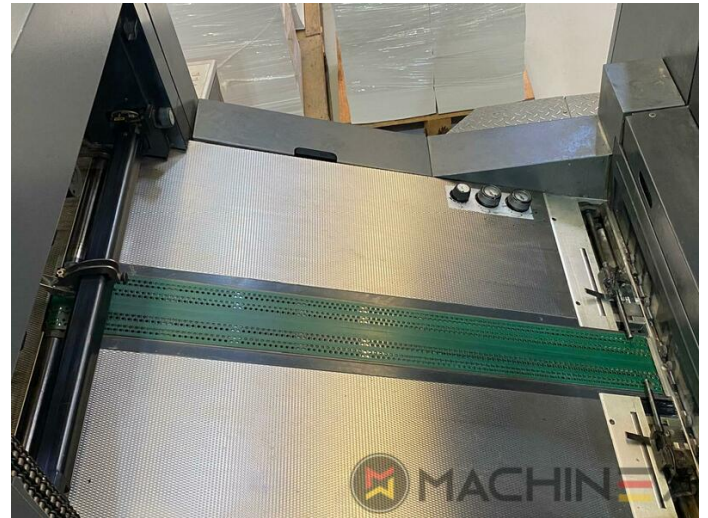

SPAIN | GERMANY | USA | ITALY | TURKEY | CHINA | BRAZIL | MEXICO | PERU

+34 682 639 187

info@machinex.com