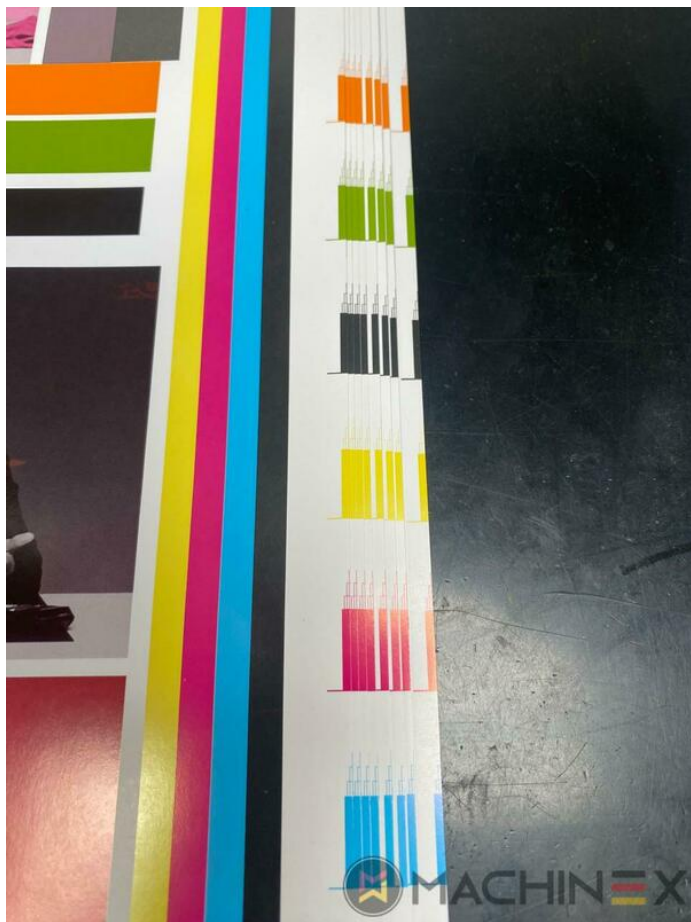

washing devices

- Intercom to delivery
- multiple sheet detector
- Non Stop rake
- Suszarka na podczerwień + gorące powietrze
- CP 2000 console touch screen
- Program-controlled wash-up device (Roller, Blanket & ICWD)
- F Format
- IPA-Metering Premium
- Non Stop in the feeder
- air cooled
- Complete with manuals and tools
- Non Stop delivery

SPAIN | GERMANY | USA | ITALY | TURKEY | CHINA | BRAZIL | MEXICO | PERU

+34 682 639 187

info@machinex.com