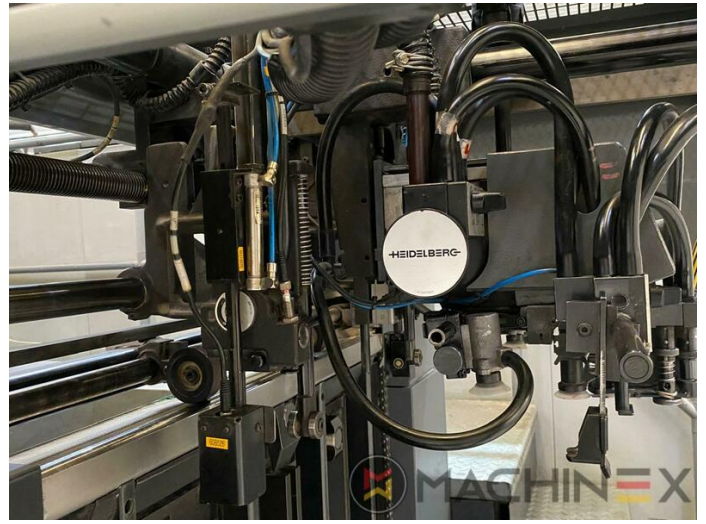

SPAIN | GERMANY | USA | ITALY | TURKEY | CHINA | BRAZIL | MEXICO | PERU

+34 682 639 187

info@machinex.com