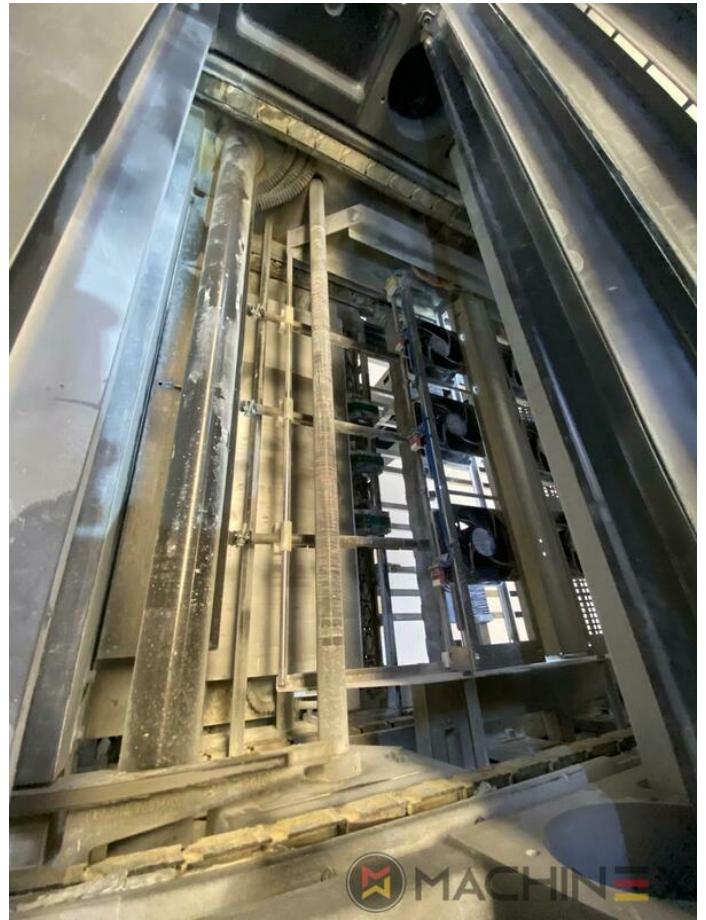

SPAIN | GERMANY | USA | ITALY | TURKEY | CHINA | BRAZIL | MEXICO | PERU

+34 682 639 187

info@machinex.com