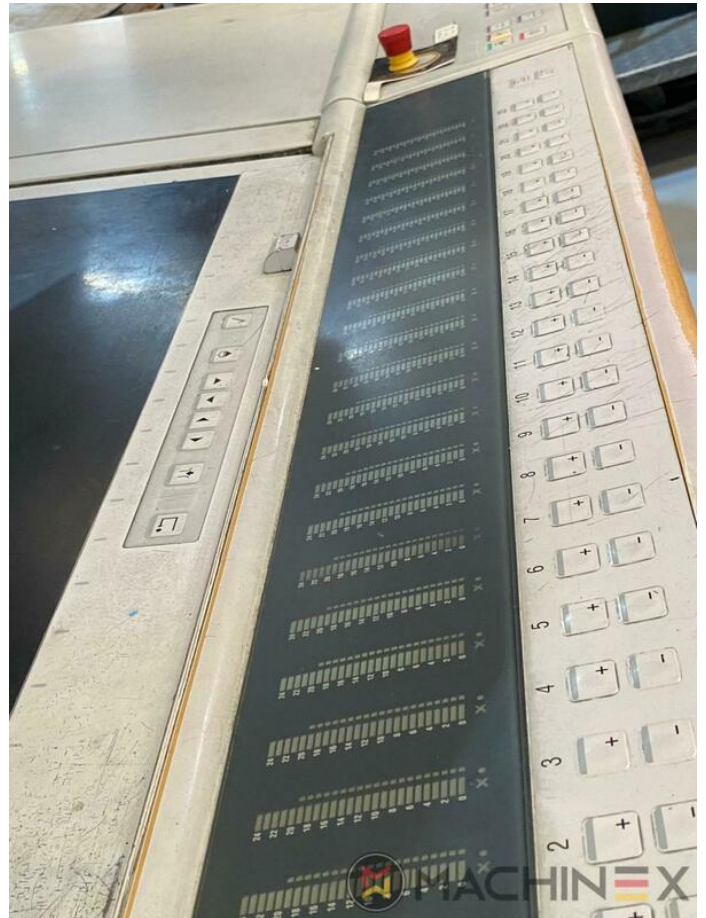

SPAIN | GERMANY | USA | ITALY | TURKEY | CHINA | BRAZIL | MEXICO | PERU

+34 682 639 187

info@machinex.com