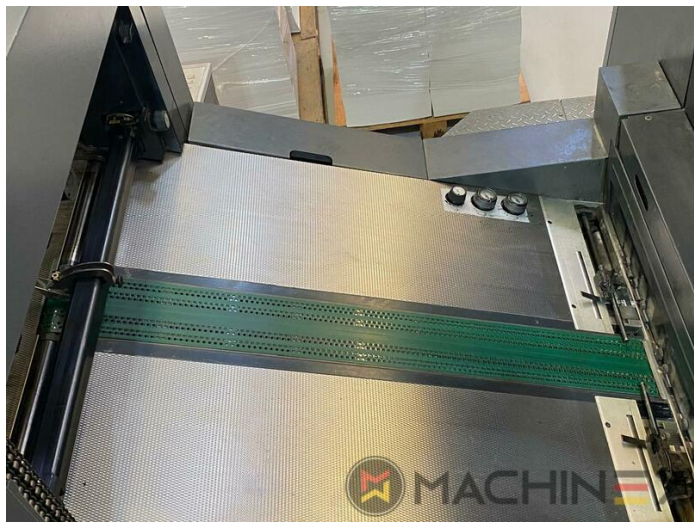

SPAIN | GERMANY | USA | ITALY | TURKEY | CHINA | BRAZIL | MEXICO | PERU

+34 682 639 187

info@machinex.com