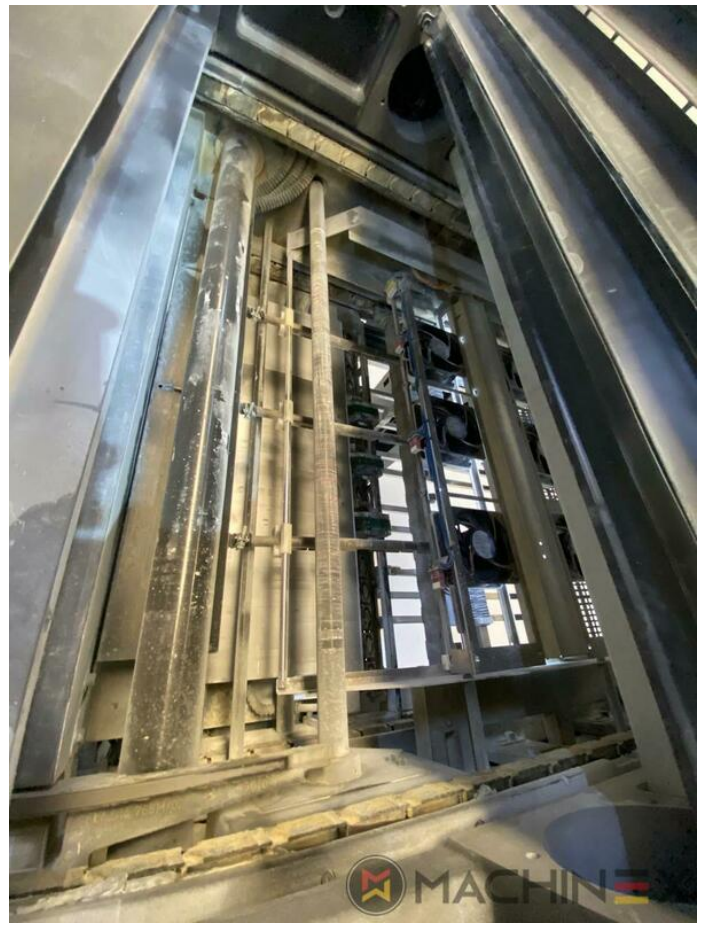

SPAIN | GERMANY | USA | ITALY | TURKEY | CHINA | BRAZIL | MEXICO | PERU

+34 682 639 187

info@machinex.com