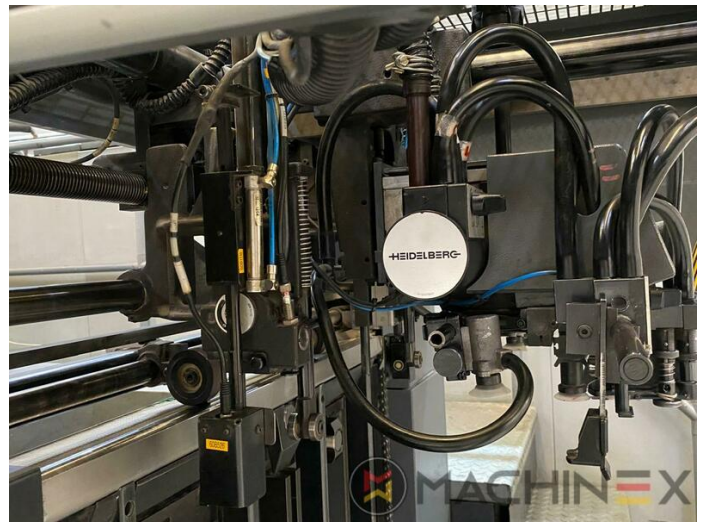

SPAIN | GERMANY | USA | ITALY | TURKEY | CHINA | BRAZIL | MEXICO | PERU

+34 682 639 187

info@machinex.com

MACHINEX