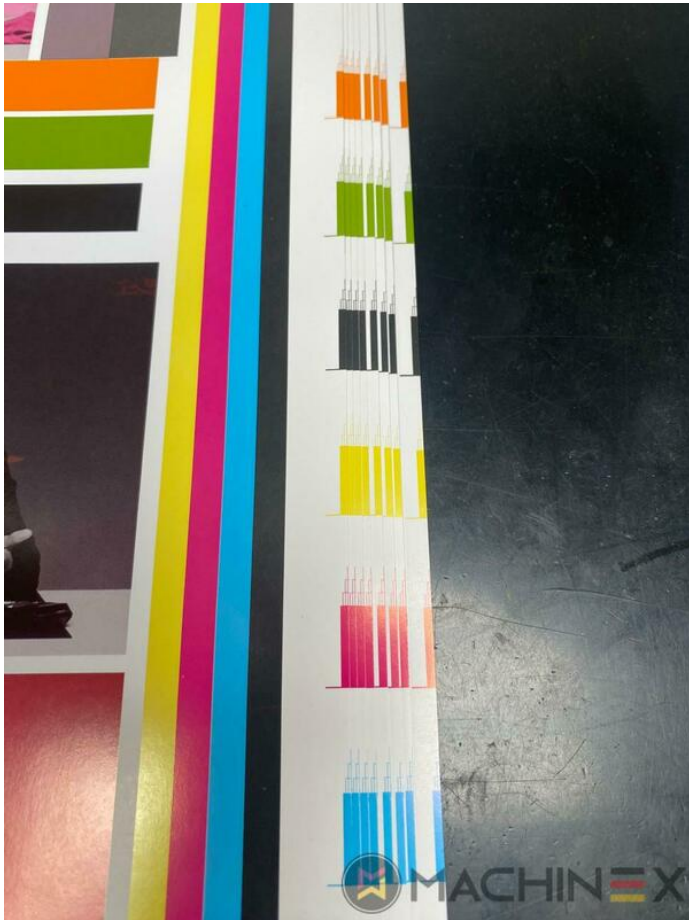

2004 | HEIDELBERG CD 74 6 L (F)

+ USED PRINTING MACHINES 2004 6 COLOR + COATER

- double sheet control - electronic
- Double sheet detector
- Autoplate (Semi automatic plate change)
- Extended delivery HD version 2
- Extended delivery LX2
- Preset Plus in feeder
- Preset Plus in delivery
- Max speed 15.000 sheets/h
- ITC Ink temperature control
- AirStar pro air cooled with compressed air dryer
- High Pile delivery
- Steel plate in feeder
- Suction feeder table
- Straight machine printing
- Alcolor Vario dampening
- MediPrint Powder Sprayer
- Automatic Blanket Impressions Cylinders & Inking Rollers washing devices
- Intercom to delivery

- Sheet Counter : 145 Mío.
- Max. print format: 590 x 740 mm
- Print output : 15.000 s.p.h

SPAIN | GERMANY | USA | ITALY | TURKEY | CHINA | BRAZIL | MEXICO | PERU

+34 682 639 187

info@machinex.com

- Non Stop rake
- Infrared + Hot air dryer
- CP 2000 console touch screen
- Program-controlled wash-up device (Roller, Blanket & ICWD)
- F Format
- IPA-Metering Premium
- Non Stop in the feeder
- air cooled
- Complete with manuals and tools
- Non Stop delivery