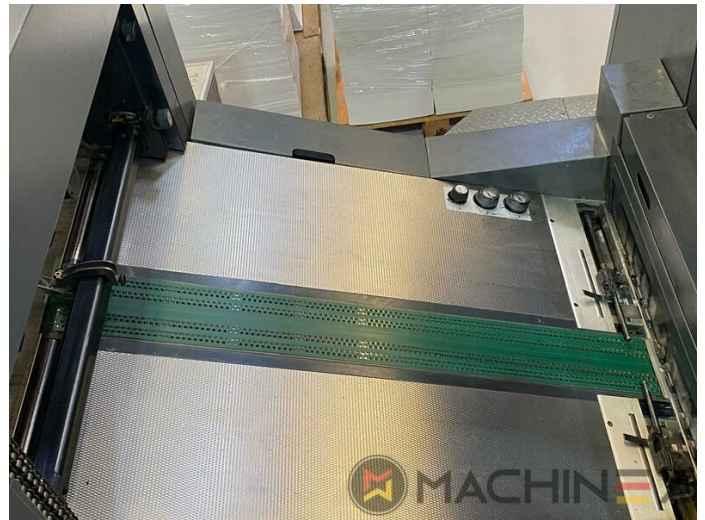

SPAIN | GERMANY | USA | ITALY | TURKEY | CHINA | BRAZIL | MEXICO | PERU

+34 682 639 187

info@machinex.com