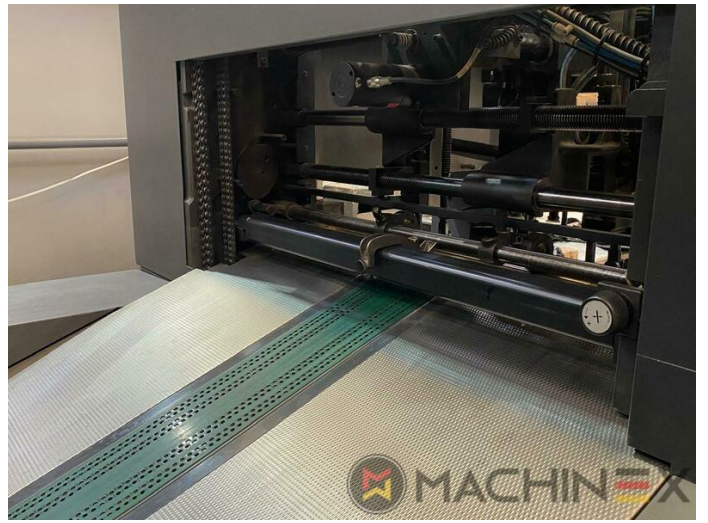

SPAIN | GERMANY | USA | ITALY | TURKEY | CHINA | BRAZIL | MEXICO | PERU

+34 682 639 187

info@machinex.com