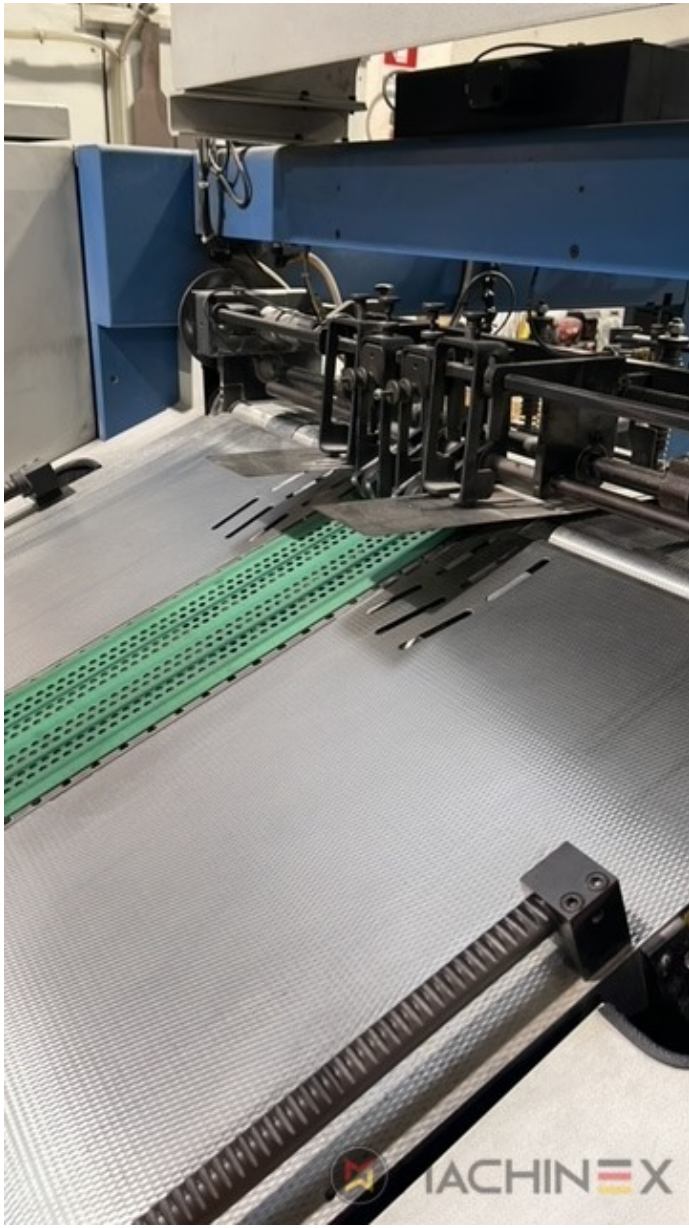

SPAIN | GERMANY | USA | ITALY | TURKEY | CHINA | BRAZIL | MEXICO | PERU

+34 682 639 187

info@machinex.com