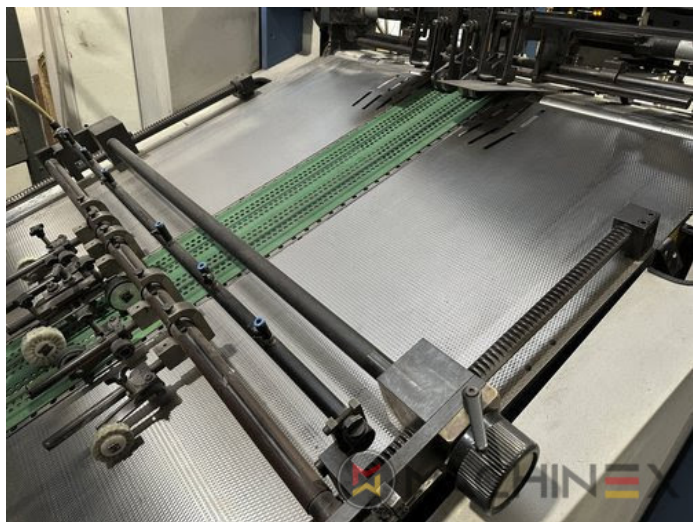

SPAIN | GERMANY | USA | ITALY | TURKEY | CHINA | BRAZIL | MEXICO | PERU

+34 682 639 187

info@machinex.com