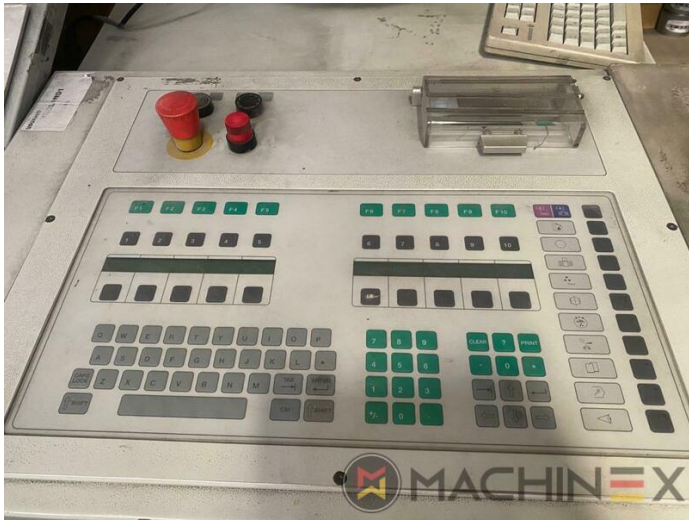

SPAIN | GERMANY | USA | ITALY | TURKEY | CHINA | BRAZIL | MEXICO | PERU

+34 682 639 187

info@machinex.com