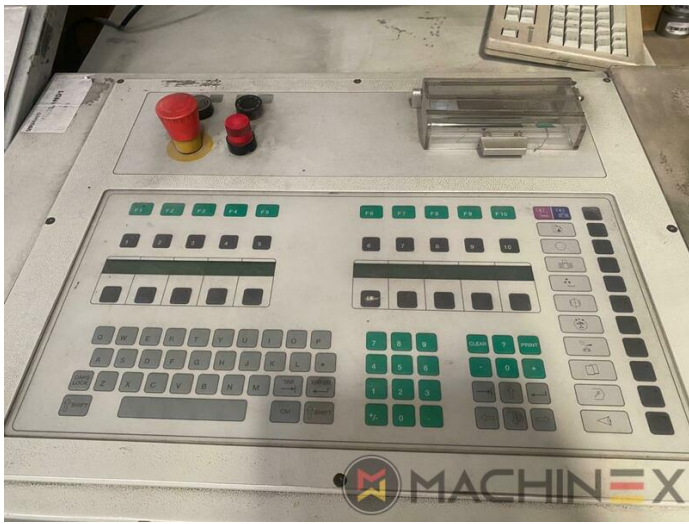

SPAIN | GERMANY | USA | ITALY | TURKEY | CHINA | BRAZIL | MEXICO | PERU

+34 682 639 187

info@machinex.com